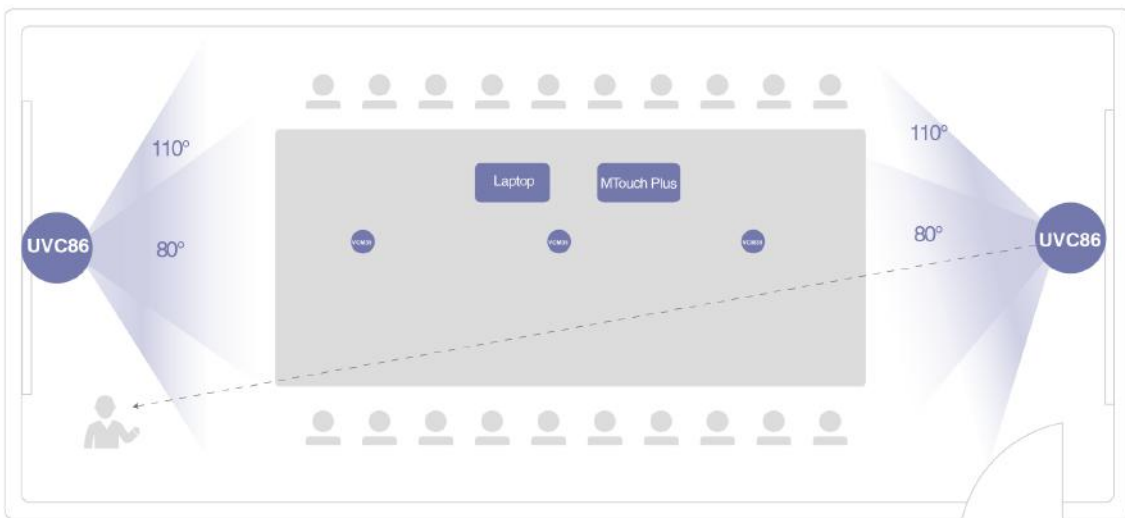

ZVC Kit

Meeting Room Type	Model	Kit Contain