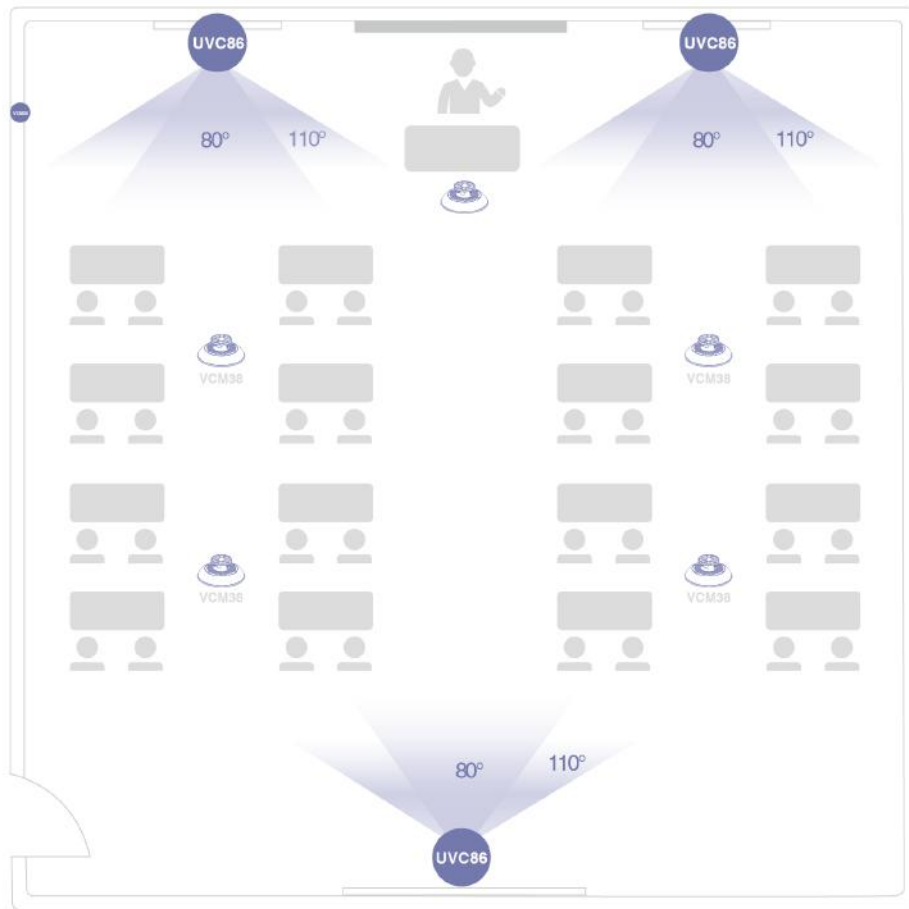

Specifications

Parameter	Description
Package Content	<ul style="list-style-type: none"> · MCore Pro, Gen-3 Mini-PC · MTouch Plus, Gen-3 touch panel · AVHub, audio and video processor · 2 x UVC86 USB PTZ camera · 2 x WPP30 wireless presentation pod · RoomSensor, meeting room sensor
Preload	<ul style="list-style-type: none"> · Windows 10 IoT Enterprise X64 / Windows 11* IoT Enterprise X64 · Windows 10 IoT Enterprise License · Zoom Rooms App · Yealink RoomConnect <p>*Windows 11 will be supported in 23H2</p>
MCore Pro, Gen-3 Mini-PC	<ul style="list-style-type: none"> · 11th Gen Intel® Core i5 · Memory: 8 GB (2 x 4GB) · Storage: 128 GB SSD · 3x HDMI video output with CEC supported · TPM2.0 · Kernel DMA · EDID · Wi-Fi: IEEE 802.11 a/b/g/n/ac/ax · Bluetooth: BT 5.2 · 1 x Yealink MTouch port (RJ45), connect to MTouch Plus / MTouch E2 · 4 x USB 3.0 Type-A · 1 x 10/100/1000M Ethernet port · 1 x Power port · 1 x Security lock slot, Integrated cable management
MTouch Plus	<ul style="list-style-type: none"> · 11.6-inch narrow bezel IPS display · 1920 x 1080 video resolution · Angle between screen and desktop (30° ~ 70°) · Adjustable angle of support frame (50° ~ 180°) · Support wired and wireless (with WPP30) content sharing · Support multi-screen control* · Support third-party screen sharing* · Support external PD power supply to power the sharing device · Support HDMI/USB-C video input · Support desktop placement, desktop fixed, wall-mounted deployment <p>*This feature will be supported in future versions</p>

*This feature will be supported in future versions

Scene Graph in a Conference Room

ZVC Kit

Meeting Room Type	Model	Kit Contain
-------------------	-------	-------------

Extra-Large Meeting Room	ZVC S90-C5-007	UVC86 AVHub MCore Pro MTouch Plus RoomSensor WPP30 ZVC-BYOD-Extender
--------------------------	----------------	--