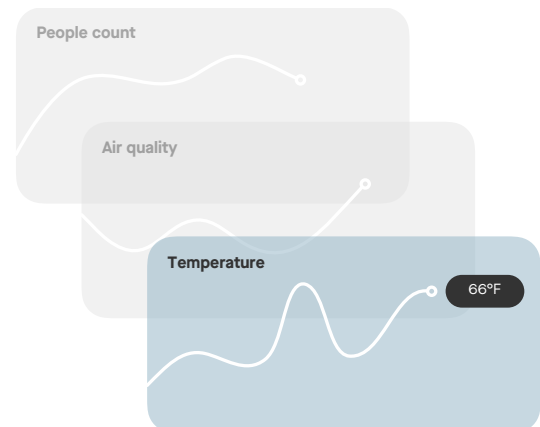

Just works.

Neat Bar self-activates the moment you walk in the room, immediately turning on your meeting room monitor and checking you into the room. Then with just one tap, you can wirelessly share your screen or start your meeting. Aside from outstanding audio and video quality, Neat Bar comes with a bunch of unique capabilities, as follows:

Neat Symmetry enables those remote to see everyone in the meeting room equally up close on their screen for more inclusive, detailed and life-size interaction. What's more, it instinctively frames and tracks each in-room participant, meaning people can stand up to stretch or move around for better wellbeing while remaining wholly engaged. As a result, they stay more energized, focused, and productive for longer. Finally, Neat Audio incorporates advanced audio processing that enhances human vocal pickup and removes distracting noises like a fan or air conditioning. At the same time, Neat Boundary enables you to set the width and depth of your meeting space to avoid the camera accidentally detecting, auto-framing and tracking anyone not involved in your video call.

Fully managed and supported.

Neat removes complexities and threats thanks to our secure, single-purpose hardware devices, meaning no stressing about passwords and patches. Plus, you can install all the latest upgrades with just one click.