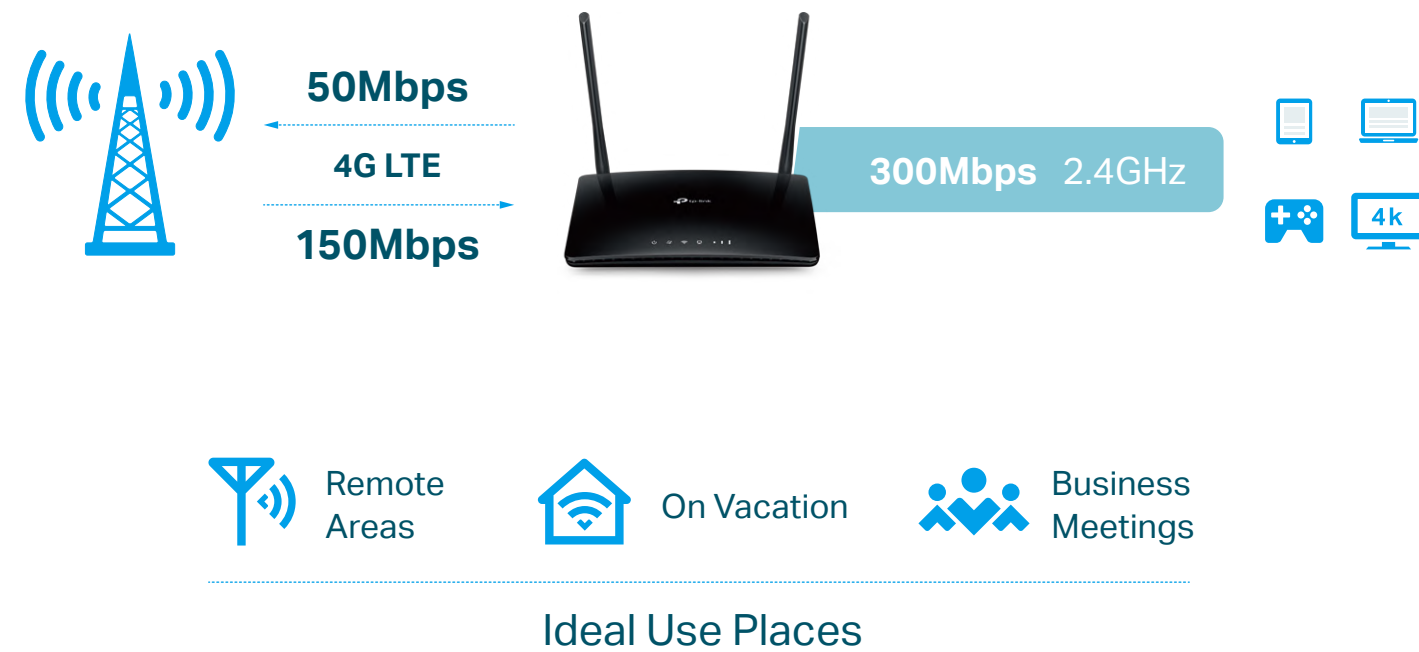

# 300Mbps Wireless N 4G LTE Router

Wi-Fi Where You Need It

TL-MR6400

**4G** 4G(TDD&FDD)/3G  
Compatible

**300Mbps**  
Wireless Speed

**Qualcomm Inside** for  
Better Reliability

## Superfast 4G LTE Speed for Reliable Wi-Fi

The TL-MR6400 uses 4G LTE technology to achieve speeds of up to 150Mbps download and 50Mbps upload. It also shares a Wi-Fi network with maximum speed of 300Mbps on 2.4GHz for gaming, streaming, and more.