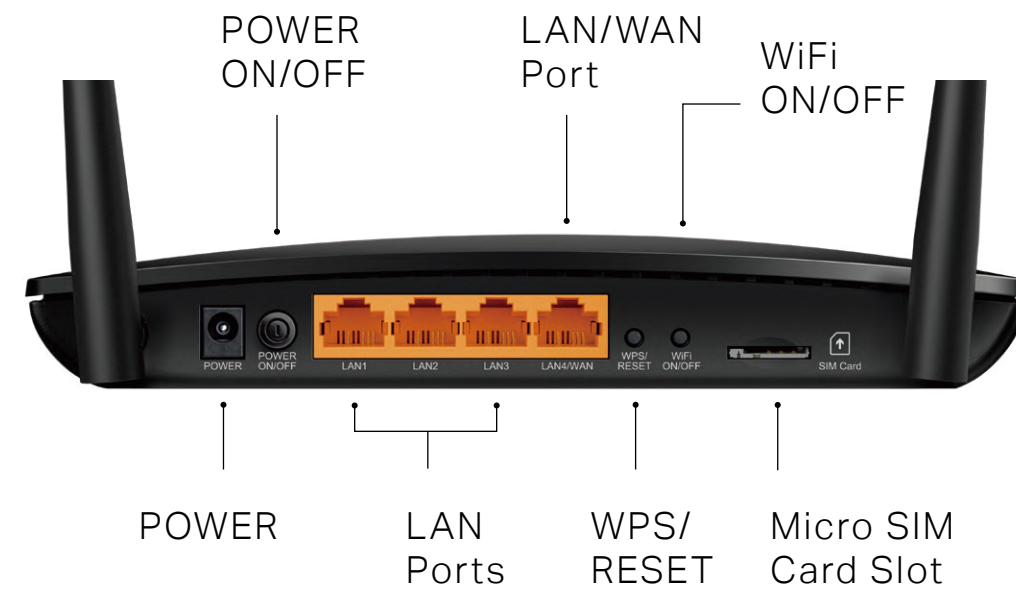

Specifications

Hardware

- Ports: 3 10/100Mbps LAN ports, 1 10/100Mbps LAN/WAN Port, 1 Micro SIM Card Slot
- Button: WPS/RESET Button, WiFi ON/OFF Button, POWER ON/OFF Button
- Antenna: 2 × Advanced High Gain External Antennas
- External Power Supply: 9V/0.85A
- Dimensions (W x D x H): 7.95 × 6.42 × 1.32 in. (202 × 163 × 33.6 mm)

Wireless

- Network Type:
  - 4G: FDD-LTE Cat4 (800/900/1800/2100/2600MHz), TDD-LTE (1900/2300/2500/2600MHz)
  - 3G: DC-HSPA+/HSPA+/HSPA/UMTS (900/2100MHz)
- Wireless Standards: IEEE 802.11b, 802.11g, 802.11n
- Frequency: 2.4GHz
- Signal Rate: 300Mbps at 2.4GHz
- CE EIRP: <20dBm (2.4GHz)
- Reception Sensitivity:
  - 11g 54M: -74dBm
  - 11n HT20: -71dBm
  - 11n HT40: -67dBm
- Wireless Function: Enable/Disable Wireless Radio, Wireless Schedule, WMM, Wireless Statistics
- Wireless Security: 64/128-bit WEP, WPA/WPA2, WPA-PSK/WPA2-PSK encryptions