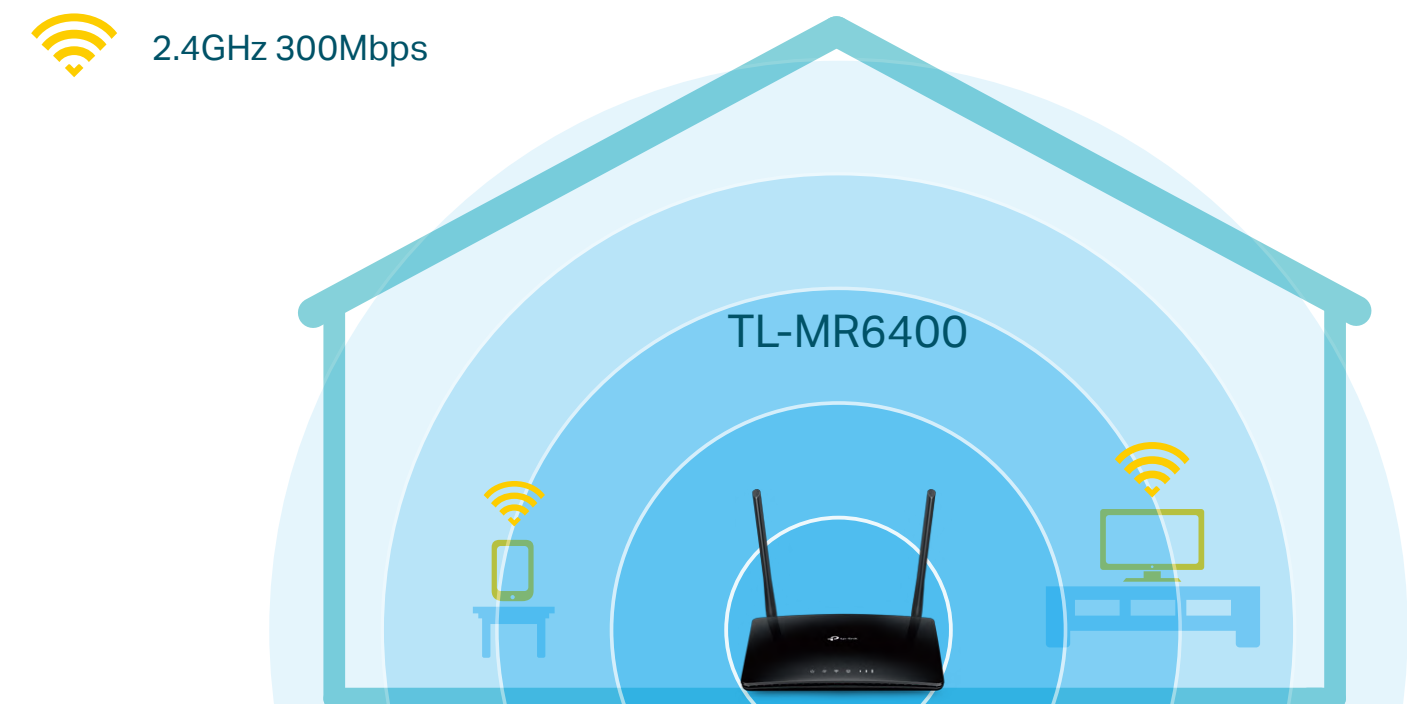

Design for Maximum Network Coverage

2 advanced high gain external antennas make efficient and stable connections to every device. Power Amplifier and Low Noise Amplifier boost sending and receiving capabilities, creating a wide-coverage Wi-Fi network for your home.