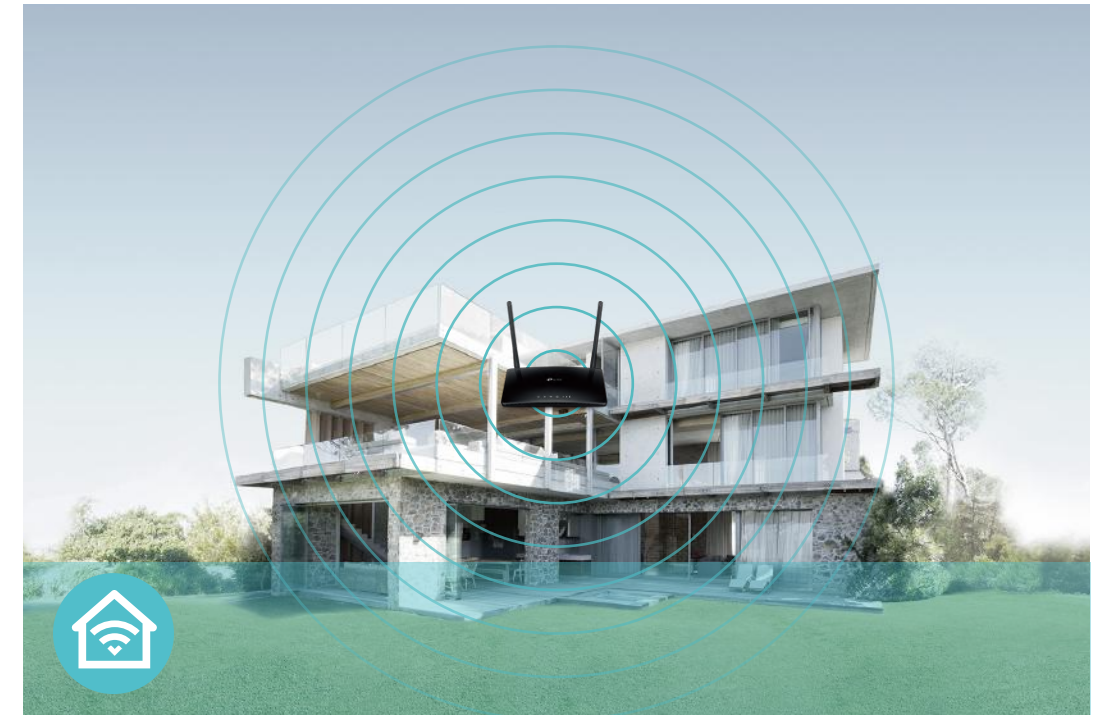

Wi-Fi Range

- Better Coverage – Integrated antennas provide stable wireless connections and better coverage