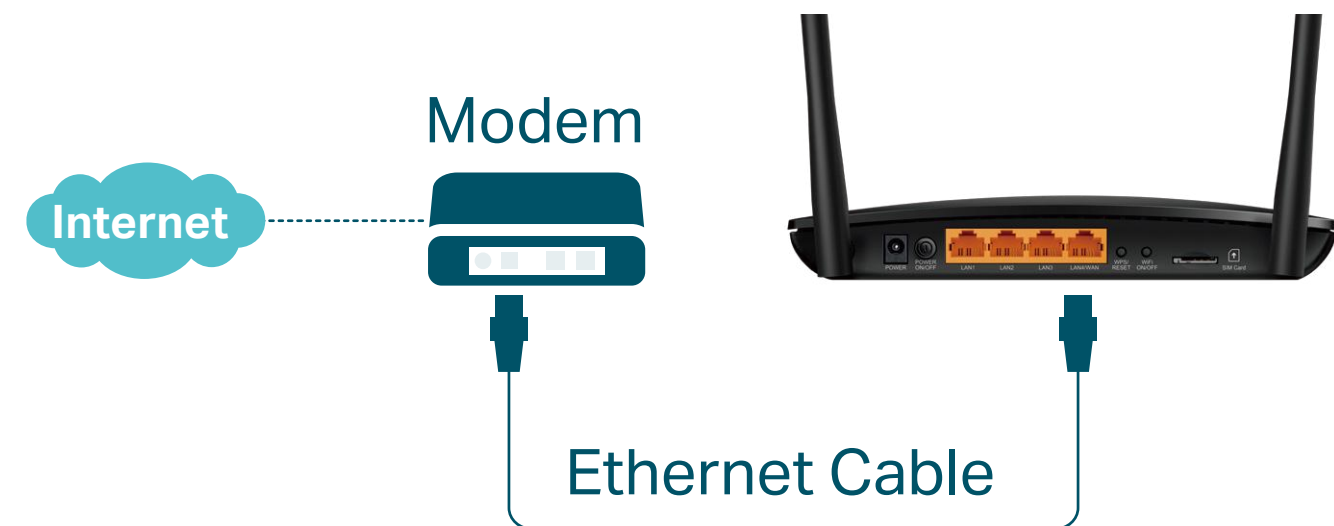

Available WAN Connection Backup

With a fully functional WAN/LAN port, enjoy a variety of backup connection types, including cable, fiber, and DSL modems.