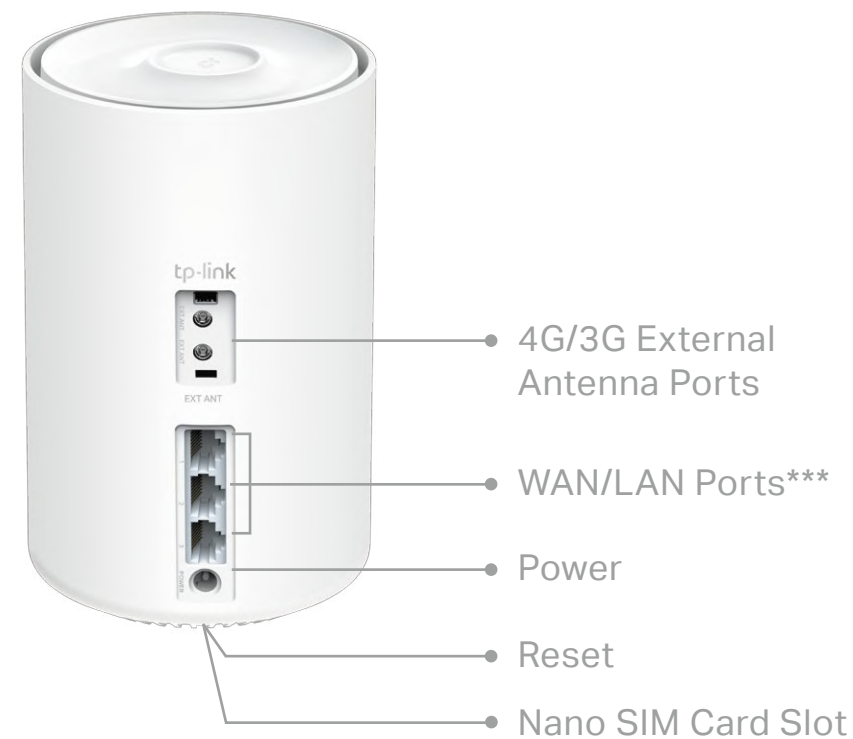

Specifications

Hardware

- CPU: 1.5 GHz Quad-Core CPU
- Ethernet Port: 3 Gigabit ports (WAN/LAN auto-sensing)
- Button: 1 RESET button on the underside
- Antenna: 2 LTE antennas, 2 Wi-Fi antennas
- Power Consumption (without power adapter): 14.7W max
- Dimensions (W × D × H): 4.13 × 4.13 × 6.57 in (105 × 105 × 167mm)
- Power Adapter Input: 100-240V~50-60Hz 0.6A
- Power Adapter Output: 12V $\equiv$ 1.5A

Wireless

- 4G: FDD-LTE: B1/B3/B5/B7/B8/B20/B28(2100/1800/850/2600/900/800/700 MHz)
  TDD-LTE: B38/B40/B41(2600/2300/2500 MHz)
- 3G: DC-HSPA+/HSPA/UMTS B1/B5/B8 (2100/850/900 MHz)
- Wireless Standards: IEEE 802.11a/n/ac/ax 5GHz, IEEE 802.11b/g/n/ax 2.4GHz
- Mesh Protocol: 802.11k/v/r†
- Frequency: 2.4GHz and 5GHz
- Signal Rate: 574 Mbps on 2.4GHz, 1201 Mbps on 5GHz†
- Transmit Power: CE: ≤20 dBm (2.4GHz), ≤23 dBm (5GHz)
- Wireless Security: WPA/WPA2-PSK/WPA3 encryptions

Software

- Working Mode: 3G/4G, Router, Access Point
- WAN Type: Dynamic IP/Static IP/PPPoE/L2TP/PPTP
- Protocols: Supports IPv4 and IPv6
- Guest Network: 2.4GHz Guest Network×1, 5GHz Guest Network×1
- Features: Parental Controls, QoS (Quality of Service), Anti-virus, Address Reservation, Port Forwarding, TP-Link DDNS, IPTV, IPv6, LED Control, Smart Connect, Optional Ethernet backhaul, 1024-QAM^Δ, MU-MIMO^Δ, OFDMA^Δ, BSS Color^Δ

Others

- Certification: CE, RoHS
- Environment:
  Operating Temperature: 0°C~40°C (32°F~104°F)
  Storage Temperature: -40°C~60°C (-40°F~140°F)
  Operating Humidity: 10%~90%RH
  Storage Humidity: 5%~90%RH
- Package Contents for Deco X20-4G(1-pack):
  1 Deco X20-4G unit
  1 RJ45 Ethernet Cable
  1 Power Adapter
  1 Quick Installation Guide
  2 SMB to SMA Adapters
- Package Contents for Deco X20-4G(2-pack):
  1 Deco X20-4G unit + 1 Deco X20 unit
  1 RJ45 Ethernet Cable
  2 Power Adapters
  1 Quick Installation Guide
  2 SMB to SMA Adapters
- Package Contents for Deco X20-4G(3-pack):
  1 Deco X20-4G units + 2 Deco X20 units
  1 RJ45 Ethernet Cable
  3 Power Adapters
  1 Quick Installation Guide
  2 SMB to SMA Adapters

Attention: This device may only be used indoors in all EU member states, EFTA countries and Northern Ireland.

Attention: This device may only be used indoors in Great Britain.

Specifications are subject to change without notice. All the brands and product names are trademarks or registered trademarks of their respective holders.

[†]Maximum wireless signal rates are the physical rates derived from IEEE Standard 802.11 specifications. Actual wireless data throughput and wireless coverage, and quantity of connected devices are not guaranteed and will vary as a result of network conditions, client limitations, and environmental factors, including building materials, obstacles, volume and density of traffic, and client location.

[†]Clients need to support 802.11k/v/r and may require additional setup. Performance may vary depending on the client device.

[§]HomeShield includes the Free Basic Plan. Fees apply for the Pro Plan. Visit <https://www.tp-link/homeshield> for more information.

^ΔUse of Wi-Fi 6 and other features including OFDMA, MU-MIMO, 1024-QAM, and BSS Color require clients to also support the corresponding features.

[†]Use of WPA3 encryption requires clients to also support the corresponding feature.