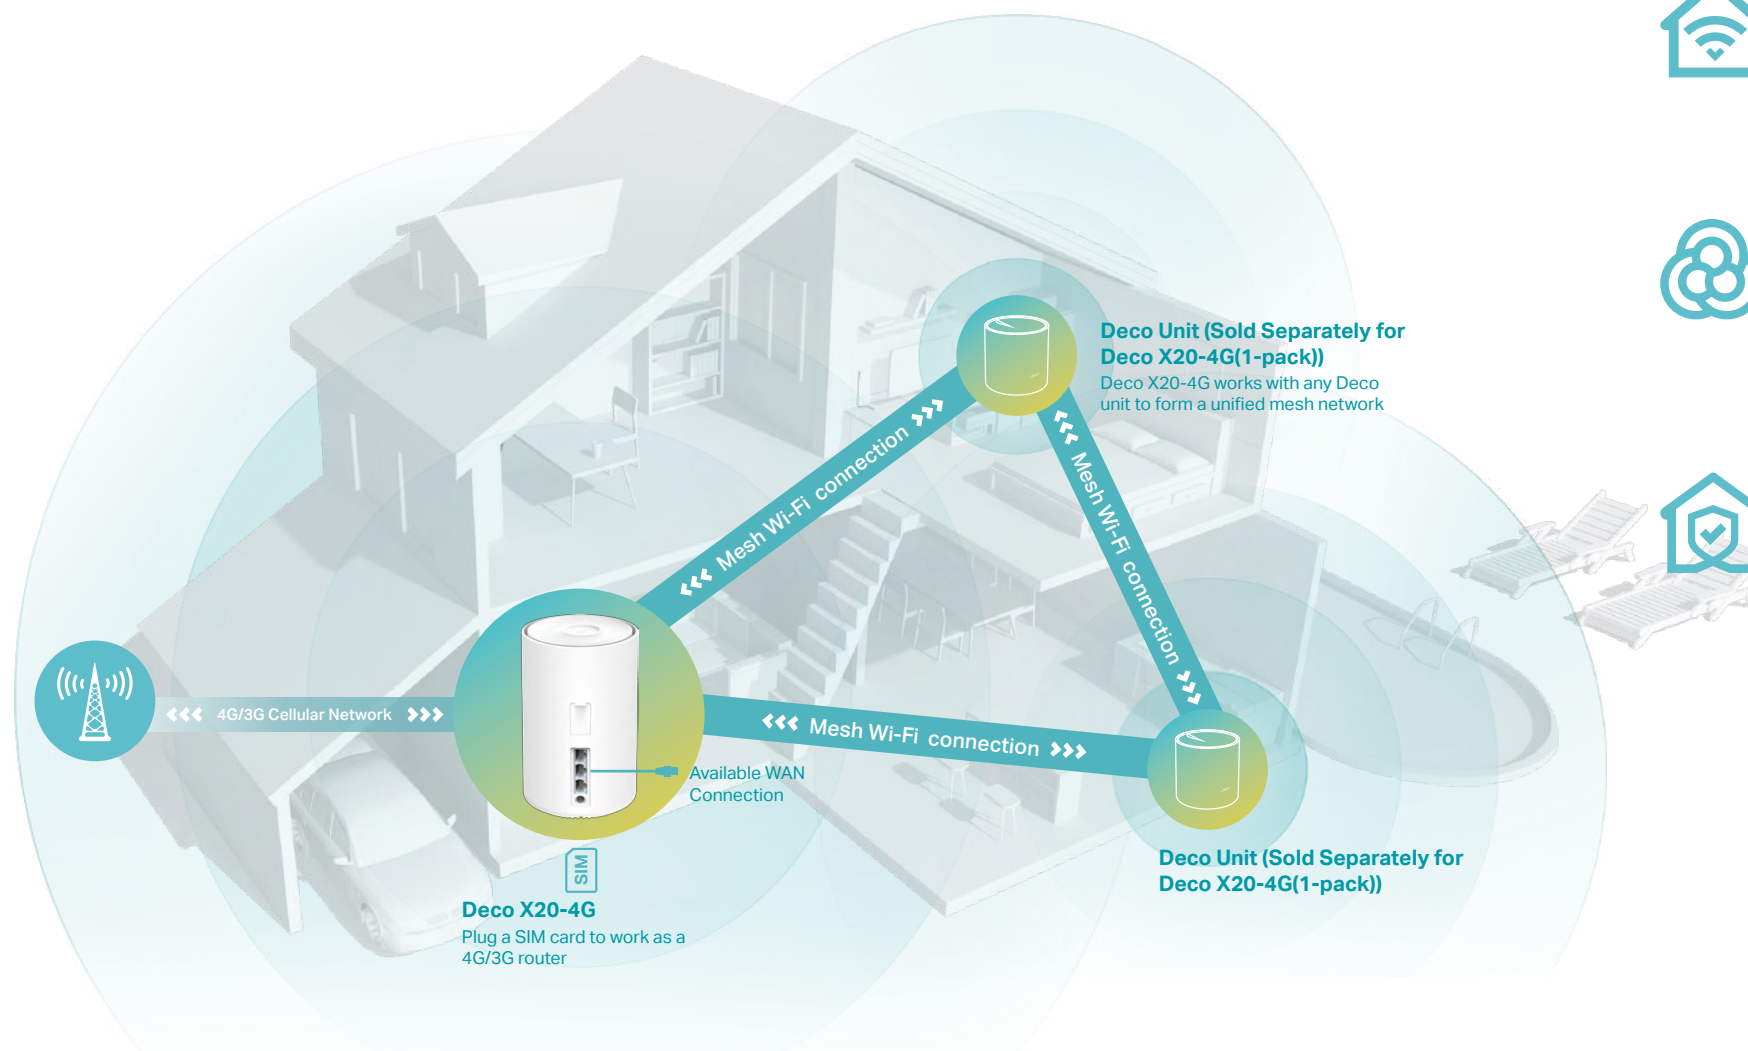

AX1800 Whole Home Mesh  
Wi-Fi 6 System

Compatible with  
amazon alexa

HomeShield

# AX1800 Whole Home Mesh Wi-Fi 6 System

4G+Cat 6 Up to 300Mbps\*\*

Deco X20-4G

Works as a **4G/3G** Router

Faster Wi-Fi Speed up to 1800 Mbps†

Connects over 150 Devices†

## Superior Mesh Wi-Fi , Everywhere

Deco 4G+ = TP-Link Mesh Technology + Wi-Fi 6 + HomeShield + 4G/3G Router