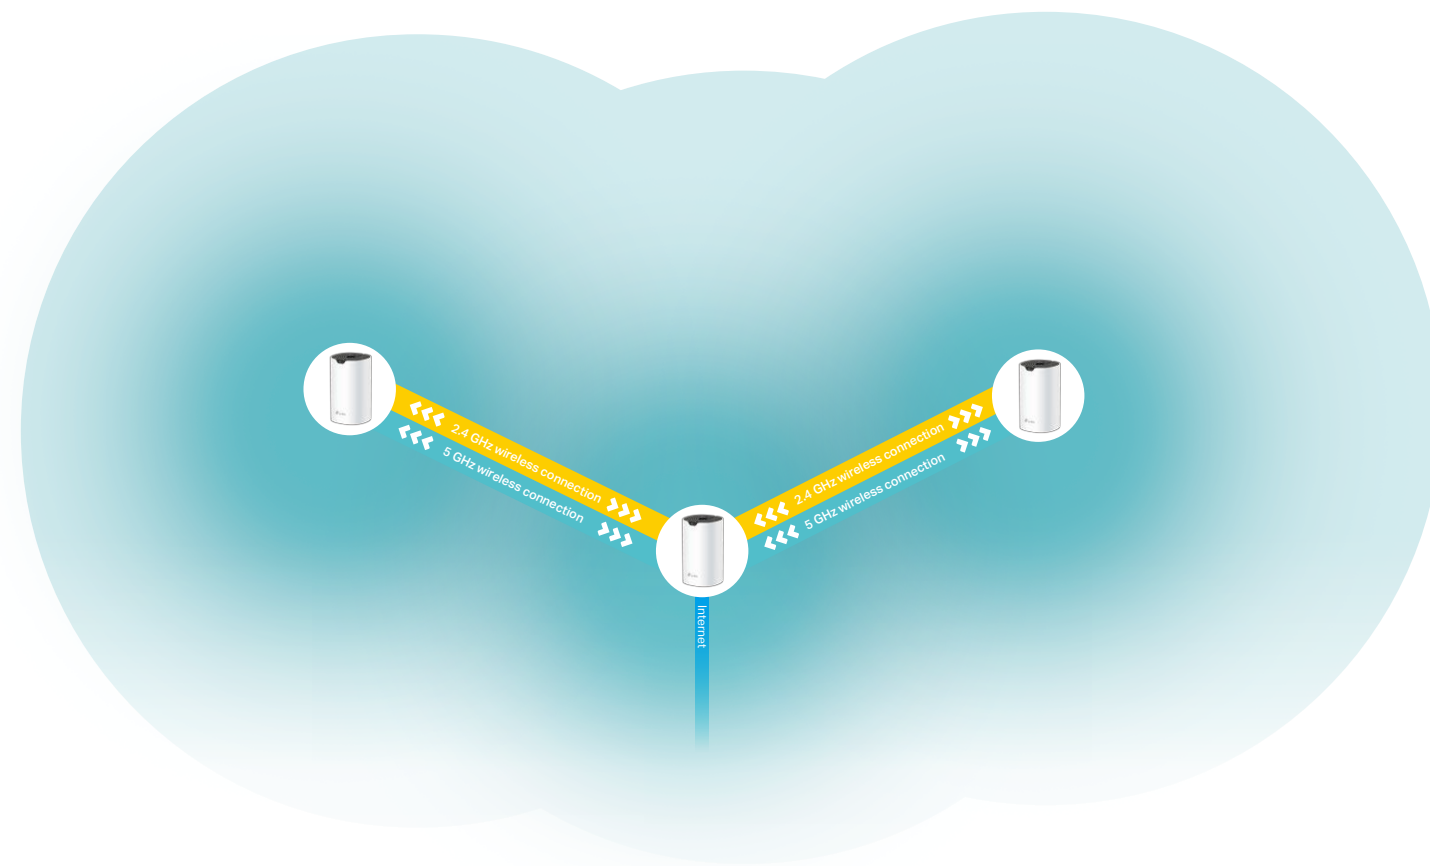

# AC1900 Whole Home Mesh Wi-Fi System

Fast, Stable, Everywhere

Deco S7

## Fast Mesh Wi-Fi for Your Whole Home

Deco is the simplest way to guarantee a strong Wi-Fi signal in every corner of your home. Enjoy fast and stable connections for an army of devices in homes up to 5,600 ft<sup>2</sup> / 520 m<sup>2</sup>. Setup is made easier with the Deco app there to walk you through every step.†