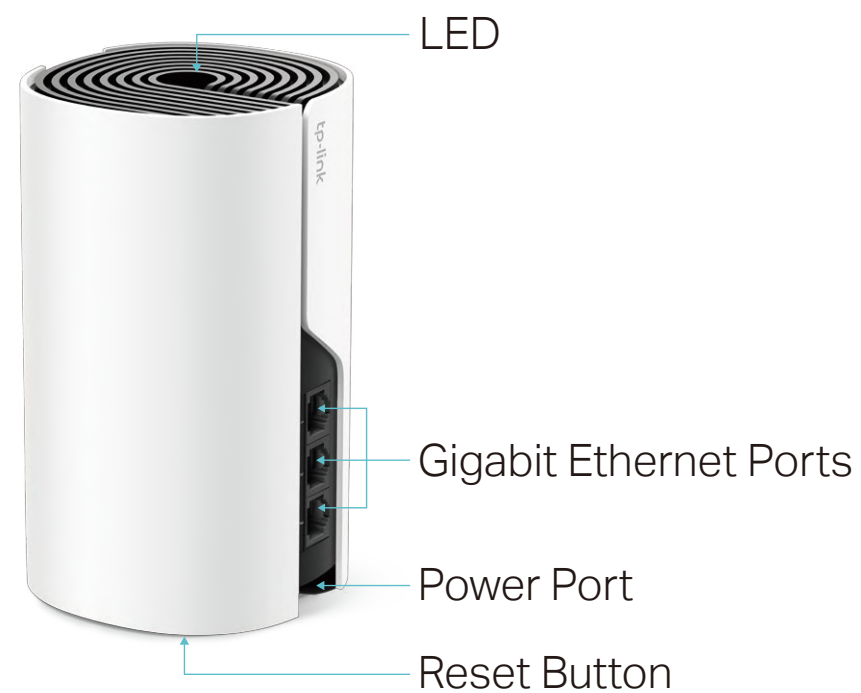

Specifications

Hardware

- Port: 3 WAN/LAN Gigabit Ethernet ports per Deco unit, 1 Power port
- Button: 1 Reset button on the underside
- Antenna Type: 3 internal dual-band antennas per Deco unit
- Power Consumption (with power adapter): 15.7 W max (US version); 11.5 W max (EU version)
- Power Adapter Input: 100-240 V ~ 50/60 Hz 0.6 A (US version); 100-240 V ~ 50/60 Hz 0.3 A (EU version)
- Power Adapter Output: 12 V = 1.5 A (US version); 12 V = 1 A (EU version)
- Dimensions (H*L*W): 6.4 × 3.6 × 3.6 in. (162.3 * 90.7 * 90.7 mm)

Attention: This device may only be used indoors in all EU member states, EFTA countries and Northern Ireland.

Attention: This device may only be used indoors in Great Britain.

This device complies with part 15 of the FCC Rules. Operation is subject to the following two conditions: (1) This device may not cause harmful interference, and (2) this device must accept any interference received, including interference that may cause undesired operation.

Specifications are subject to change without notice. All the brands and product names are trademarks or registered trademarks of their respective holders.

¹Clients need to support 802.11k/v/r and may require additional setup. Performance may vary depending on the client device.

²Maximum wireless signal rates are the physical rates derived from IEEE Standard 802.11 specifications. Actual wireless data throughput and wireless coverage, and quantity of connected devices are not guaranteed and will vary as a result of network conditions, client limitations, and environmental factors, including building materials, obstacles, volume and density of traffic, and client location.

³Use of MU-MIMO requires clients to also support MU-MIMO.

©2022 TP-Link
www.tp-link.com

Wireless

- Wireless Standards: IEEE 802.11 a/n/ac 5 GHz, IEEE 802.11 b/g/n 2.4 GHz
- Frequency: 2.4 GHz and 5 GHz
- Signal Rate: 1300 Mbps at 5 GHz, 600 Mbps at 2.4 GHz
- Transmit Power: FCC: <30 dBm (2.4 GHz), <30 dBm (5 GHz)
  CE: <20 dBm (2.4 GHz), <23 dBm (5 GHz)
- Wireless Security: WPA-PSK/WPA2-PSK

Software

- Working Mode: Router, Access Point
- WAN Type:
  Dynamic IP/Static IP/PPPoE/L2TP/PPTP
- DHCP: Server, Client
- Quality of Service: WMM
- Firewall Security: SPI Firewall
- Protocols: Supports IPv4 and IPv6
- Mesh Protocol: 802.11k/v/r
- Guest Network: 2.4 GHz Guest Network x 1, 5 GHz Guest Network x 1
- Features: Parental Controls, QoS (Quality of Service), Reporting, Assisted Setup, Address Reservation, Port Forwarding, TP-Link DDNS, VLAN, IPv6, LED Control
- Management: Local Management, Remote Management, Multi-Managers

Others

- Certification: FCC, CE, RoHS
- Environment:
  Operating Temperature: 0 °C ~ 40 °C (32 °F~104 °F)
  Storage Temperature: -40 °C ~ 60 °C (-40 °F ~ 140 °F)
  Operating Humidity: 10 % ~ 90 %
  Storage Humidity: 5 % ~ 90 %
- Package Contents for Deco S7 (3-pack):
  3 Deco S7 Units
  3 Power Adapters
  1 RJ45 Ethernet Cable
  1 Quick Installation Guide
- Package Contents for Deco S7 (2-pack):
  2 Deco S7 Units
  2 Power Adapters
  1 RJ45 Ethernet Cable
  1 Quick Installation Guide
- Package Contents for Deco S7 (1-pack):
  1 Deco S7 Unit
  1 Power Adapter
  1 RJ45 Ethernet Cable
  1 Quick Installation Guide