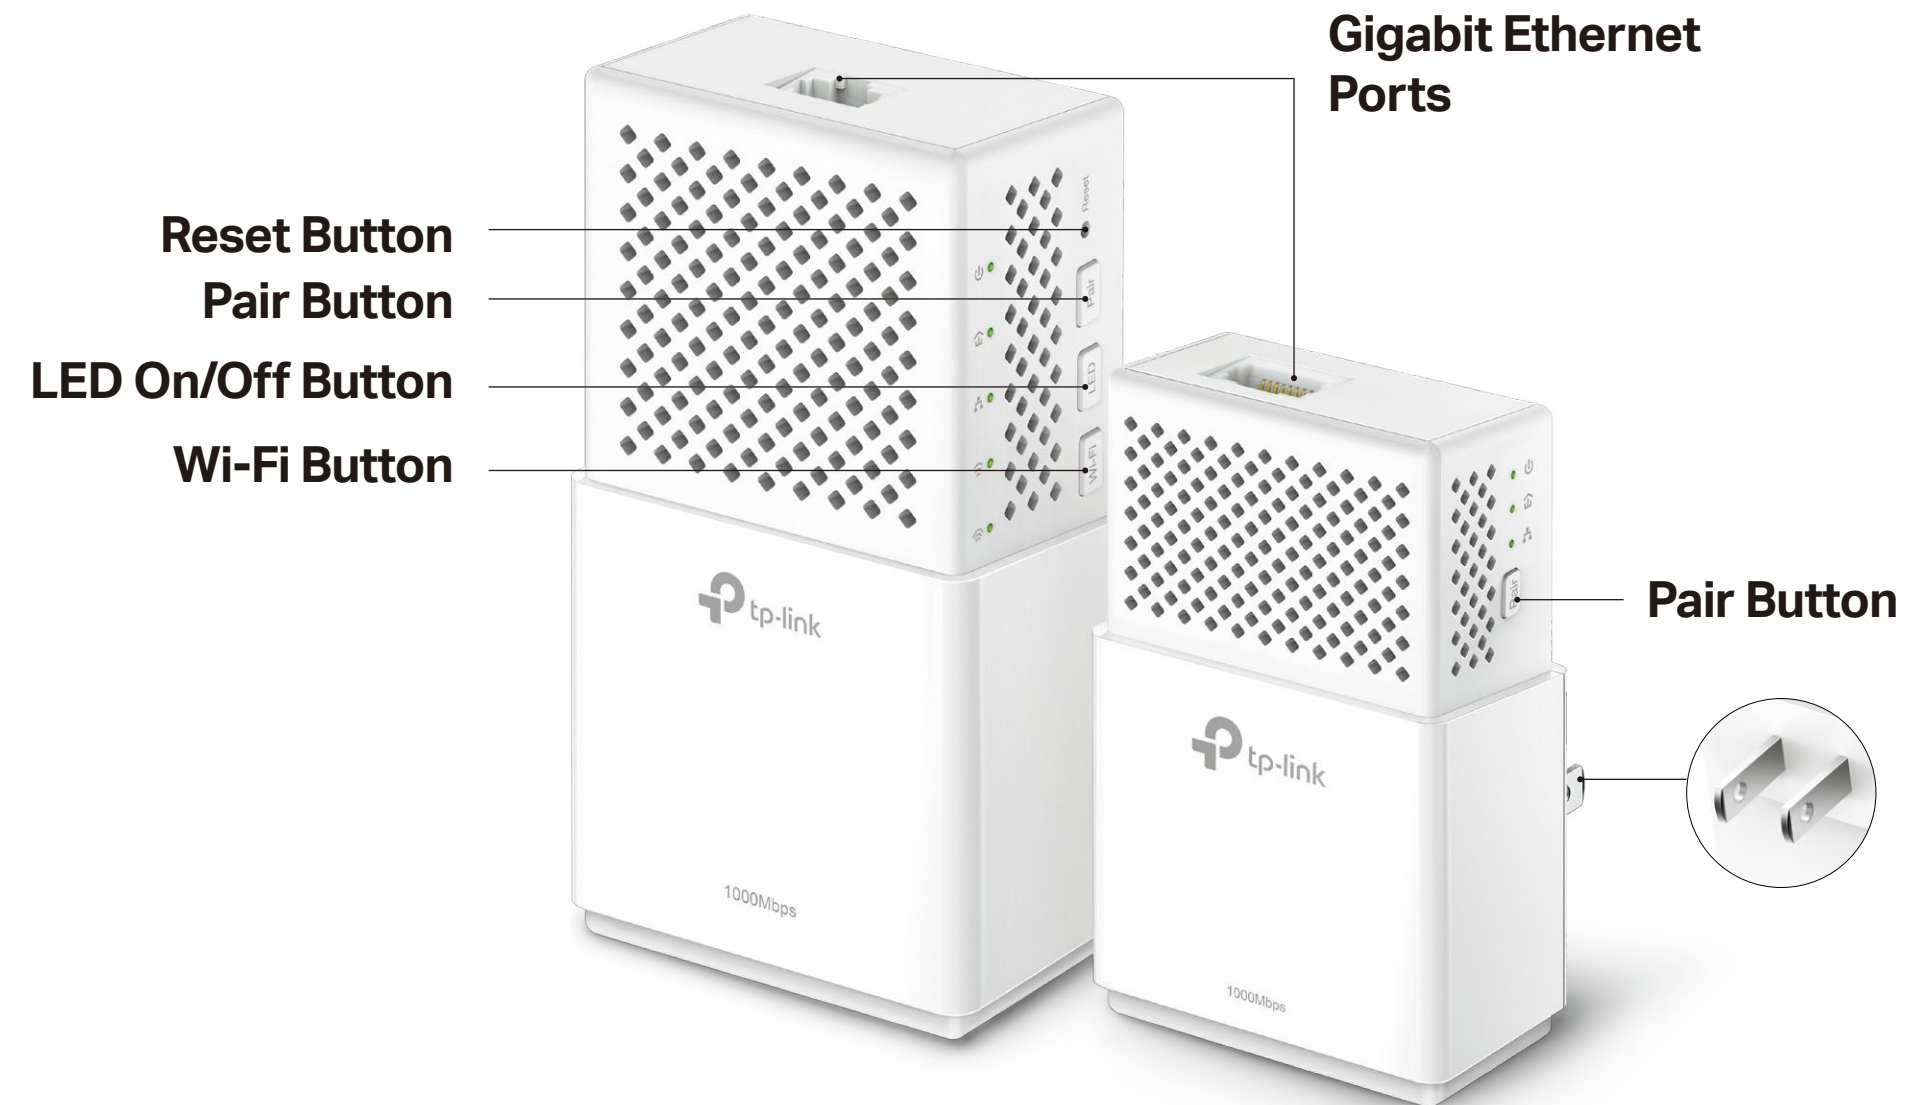

Specifications

Hardware

- Transmission Speeds:
  - Powerline: Up to 1000 Mbps
  - Ethernet: 10/100/1000 Mbps
- Standards and Protocols:
  - HomePlug AV2, HomePlug AV, IEEE 1901, IEEE 802.3, IEEE 802.3u, IEEE 802.3ab, IEEE 802.11b/g/n (2.4GHz), IEEE 802.11a/n/ac (5GHz)
- Interface: TL-WPA7510: 1 Ethernet Port; TL-PA7010: 1 Ethernet Port
- Plug Type: US
- Button: Pair, Reset, Wi-Fi Clone, LED On/Off
- LED Indicator: Power, Powerline, Ethernet, Wi-Fi (2.4GHz), Wi-Fi (5GHz)
- Dimensions (W x D x H):
  - TL-WPA7510: 5.3 × 2.8 × 1.9 in. (135.6 × 70.8 × 49 mm)
  - TL-PA7010: 3.8 × 2.4 × 1.4 in. (98 × 60 × 36 mm)
- IGMP: IGMP v1/v2/v3
- Power Consumption:
  - TL-WPA7510: Maximum: 9.6W, Typical: 6.5W
  - TL-PA7010: Maximum: 2.93W, Typical: 2.9W
- Range: Up to 300 meters/1000 feet over existing electrical wiring
- Compatibility:
  - Compatible with all HomePlug AV & AV2 standard powerline adapters