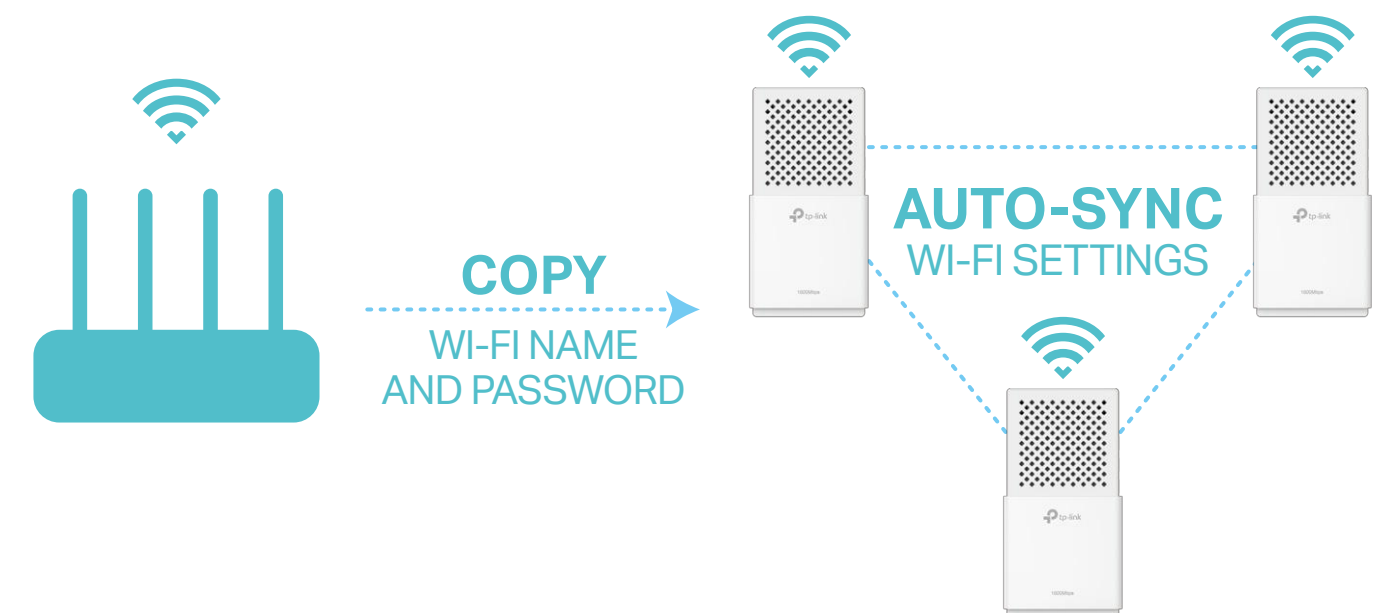

AC750 Wi-Fi Range Extender AV1000 Powerline Edition

AC750 Wi-Fi to Power Up
Your Network

TL-WPA7510 KIT

HomePlug AV2
1000Mbps

300Mbps + 433Mbps
Dual Band Wi-Fi

Wi-Fi
Auto-Sync

Highlights

HomePlug AV2 Standard Compliant

HomePlug AV2 provides users with stable, high-speed data transfer rates of up to 1000Mbps on a line length of up to 300 meters.

Wi-Fi Auto-Sync for A Unified, Powerful Network

Powerline extenders simply copy your router's Wi-Fi settings and apply any changes across the secure powerline network with Wi-Fi Clone and Wi-Fi Move.

The Gigabit Ethernet port provides reliable high-speed wired connections for game consoles, smart TVs, and NAS.

Features

Speed

- **Wireless AC Standard** – AC750 dual band Wi-Fi (433Mbps on 5GHz & 300Mbps on 2.4GHz) allows streaming, gaming, emailing, browsing and posting on your wireless devices, throughout your home
- **HomePlug AV2** – Provides up to 1000Mbps high-speed data transmission over a home's existing electrical wiring
- **Gigabit Ethernet Ports** – Provide reliable high-speed wired connections for game consoles, smart TVs, and NAS
- **Speed Optimization** – Supports IGMP managed multicast IP transmission, optimizing IPTV streaming