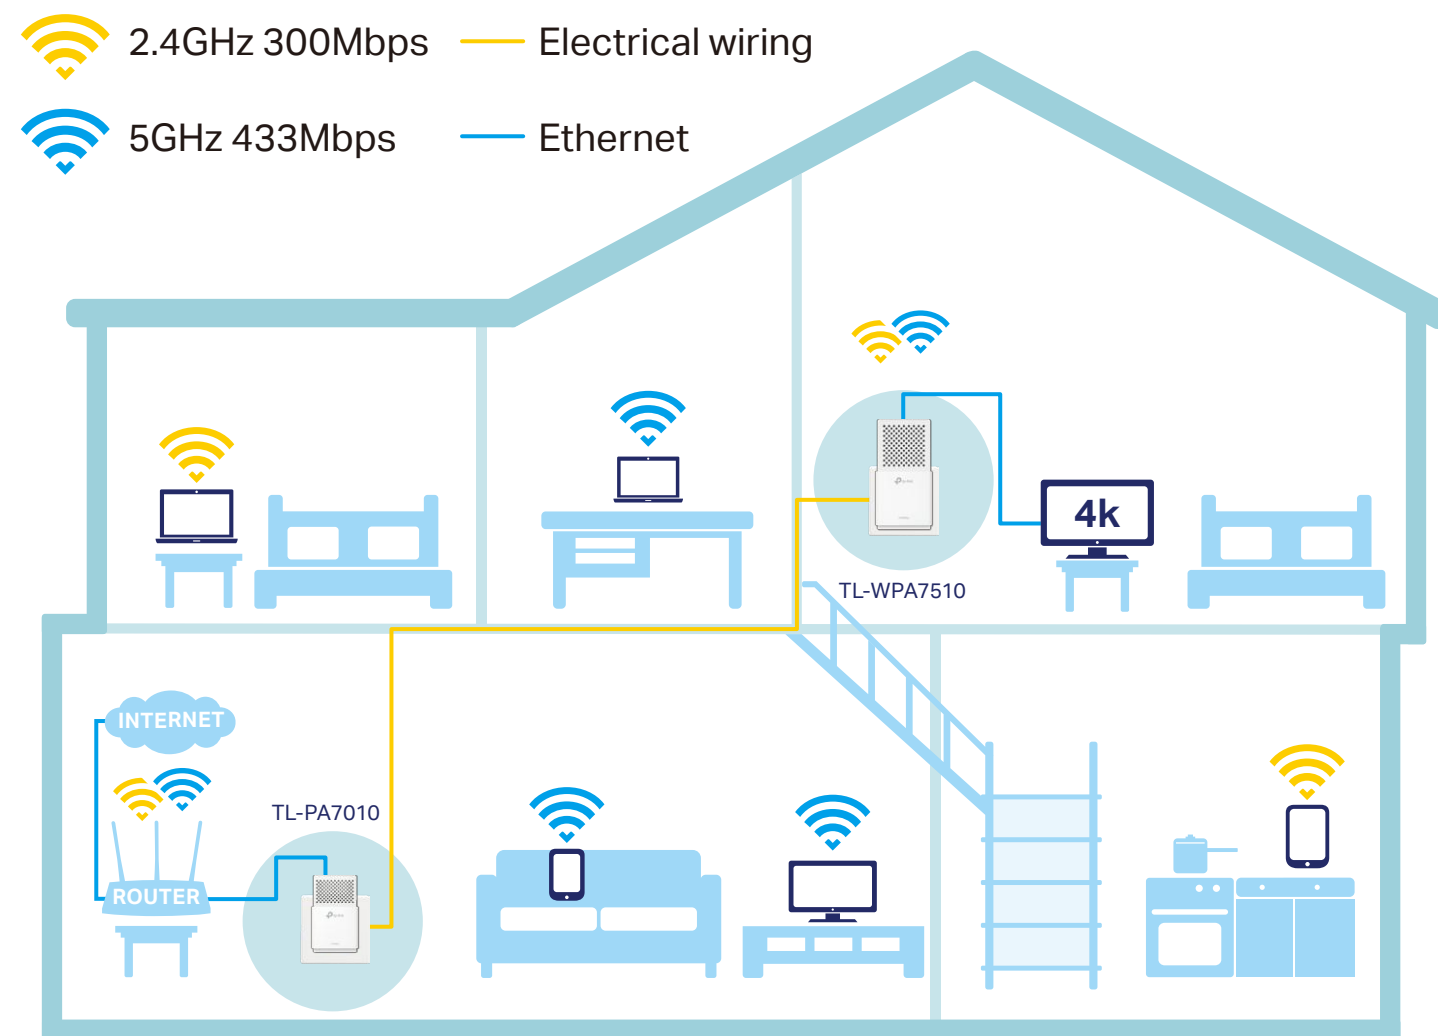

AC750 Wi-Fi Range Extender AV1000 Powerline Edition

AC750 Wi-Fi to Power Up
Your Network

TL-WPA7510 KIT

HomePlug AV2
1000Mbps

300Mbps + 433Mbps
Dual Band Wi-Fi

Wi-Fi
Auto-Sync

Highlights

HomePlug AV2 Standard Compliant

HomePlug AV2 provides users with stable, high-speed data transfer rates of up to 1000Mbps on a line length of up to 300 meters.

Wi-Fi Auto-Sync for A Unified, Powerful Network

Powerline extenders simply copy your router's Wi-Fi settings and apply any changes across the secure powerline network with Wi-Fi Clone and Wi-Fi Move.

Highlights

Fast Dual Band Wi-Fi for Every Need in Every Room

300Mbps (2.4GHz) is ideal for browsing the web and video chatting, while 433Mbps (5GHz) is perfect for HD streaming and lag-free gaming.

Gigabit Ethernet for Fast Connections

The Gigabit Ethernet port provides reliable high-speed wired connections for game consoles, smart TVs, and NAS.

Features

Speed

- **Wireless AC Standard** – AC750 dual band Wi-Fi (433Mbps on 5GHz & 300Mbps on 2.4GHz) allows streaming, gaming, emailing, browsing and posting on your wireless devices, throughout your home
- **HomePlug AV2** – Provides up to 1000Mbps high-speed data transmission over a home's existing electrical wiring
- **Gigabit Ethernet Ports** – Provide reliable high-speed wired connections for game consoles, smart TVs, and NAS
- **Speed Optimization** – Supports IGMP managed multicast IP transmission, optimizing IPTV streaming