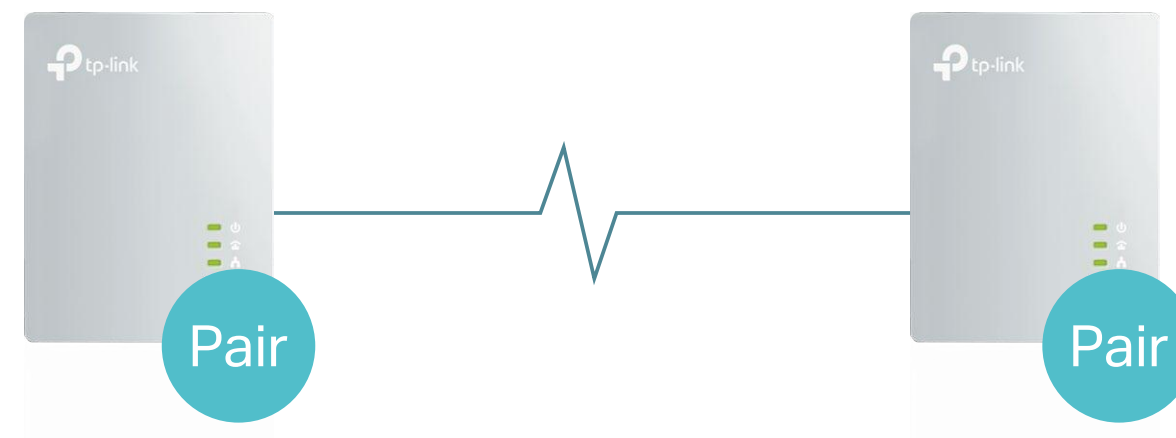

One-Button Security

Simply push the Pair button on the adapters, and quickly set up a hassle-free powerline network.