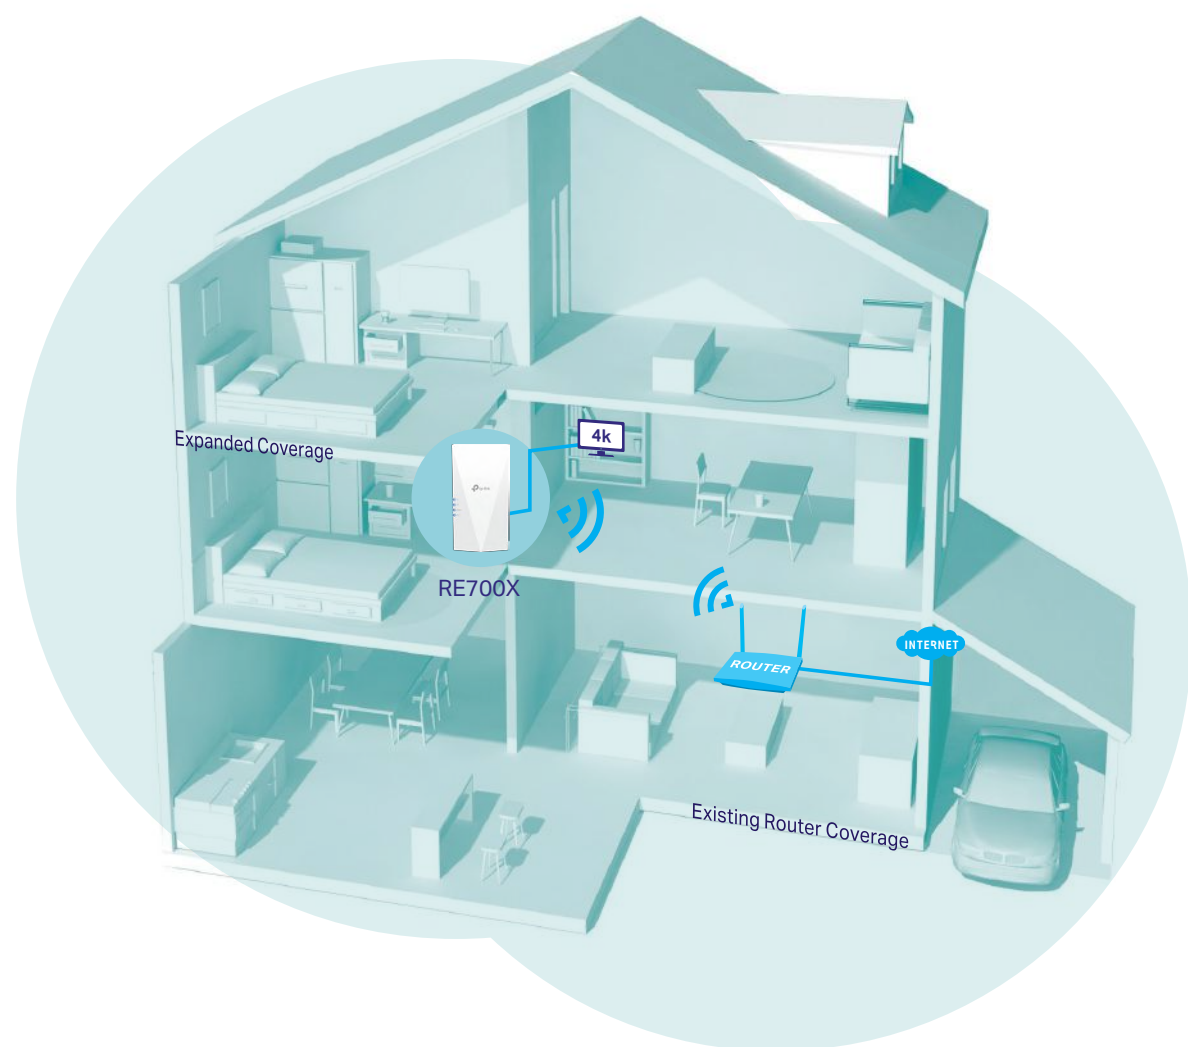

AX3000 Wi-Fi 6 Range Extender

Boost your Wi-Fi

RE700X

 Wi-Fi 6
Dead-Zone Killer

 160
MHz
↑↑↑ Wider
Channel Width

 Connect
More Devices^Δ

 Uninterrupted
Streaming[§]

 Easy Setup
Within Minutes

Highlights

Extend AX3000 Wi-Fi to Your Whole Home

Works with any Wi-Fi router to eliminate Wi-Fi dead zones, and blanket your home with stable, super-fast, seamless Wi-Fi via OneMesh™.

● Wi-Fi Coverage
— Ethernet Cable