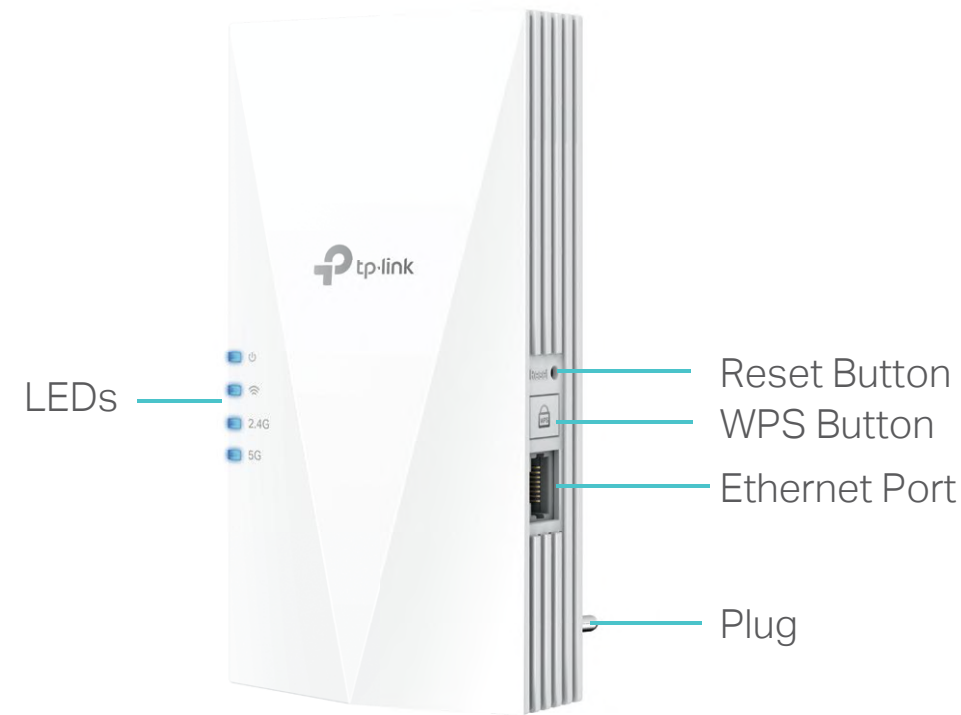

Specifications

Hardware

- Button: WPS Button, Reset Button
- Port: 1 Gigabit Ethernet Port
- Power Consumption: 13.5W
- Dimensions (W × D × H): 3.1×1.4×5.9 in. (78×36×149 mm)

Wireless

- Wireless Standards: IEEE 802.11a/n/ac/ax 5 GHz, IEEE 802.11b/g/n/ax 2.4 GHz
- Frequency: 2.4 GHz and 5 GHz
- Signal Rate: 574 Mbps at 2.4 GHz, 2402 Mbps at 5 GHz
- Transmit Power: CE: 2.4 GHz ≤ 16dBm, 5 GHz ≤ 23dBm
- Reception Sensitivity:
  5GHz:
  11ax HE160 MCS11: -58dBm, 11ax HE160 MCS0: -88dBm
  11ax HE80 MCS11: -60dBm, 11ax HE80 MCS0: -91dBm
  11ax HE40 MCS11: -63dBm, 11ax HE40 MCS0: -94dBm
  11ax HE20 MCS11: -66dBm, 11ax HE20 MCS0: -97dBm
  11ac HT80 MCS9: -65dBm, 11ac HT80 MCS0: -91dBm
  11ac HT40 MCS9: -69dBm, 11ac HT40 MCS0: -94dBm
  11ac HT20 MCS8: -74dBm, 11ac HT20 MCS0: -97dBm
  11a 54Mbps: -78dBm, 11a 6Mbps: -97dBm
  2.4GHz:
  11ax HE40 MCS11: -62dBm, 11ax HE40 MCS0: -93dBm
  11ax HE20 MCS11: -65dBm, 11ax HE20 MCS0: -95dBm
  11n HT40 MCS7: -72dBm, 11n HT40 MCS0: -93dBm
  11n HT20 MCS7: -76dBm, 11n HT20 MCS0: -95dBm
  11g 54Mbps: -78dBm, 11g 6Mbps: -96dBm

- Wireless Function: Enable/Disable Wireless Radio, Wireless Statistics
- Wireless Security: WEP, WPA, WPA2, WPA3

Others

- Certification
  CE, RoHS
- System Requirements
  Microsoft Windows 98SE, NT, 2000, XP, Vista™ or Windows 7, 8, 8.1, 10, MAC OS, NetWare, UNIX or Linux
  Internet Explorer 11, Firefox 12.0, Chrome 20.0, Safari 4.0, or other Java-enabled browser
- Package Contents
  Wi-Fi Range Extender RE700X
  Quick Installation Guide

For more information, please visit

<https://www.tp-link.com/home-networking/range-extender/RE700X/>

or scan the QR code left

[†]Maximum wireless signal rates are the physical rates derived from IEEE Standard 802.11 specifications. Actual wireless data throughput and wireless coverage per ft² are not guaranteed and will vary as a result of network conditions, client limitations, and environmental factors, including building materials, obstacles, volume and density of traffic, and client location.

[†]The product may not be compatible with routers or gateways with firmware that has been altered, is based on open source programs, or is non-standard or outdated.

[§]Uninterrupted Roaming is designed for devices that support the 802.11k/v standard.

[¶]Up to 4x Capacity refers to 4x increase in median throughput under dense environment compared to 11ac wave 2 range extender.

[*]Saving clients' battery power requires clients to also support the 802.11ax Wi-Fi standard. Actual power reduction may vary as a result of network conditions, client limitations, and environmental factors.

©2022 TP-Link

www.tp-link.com

TP-Link AX3000 Wi-Fi 6 Range Extender RE700X