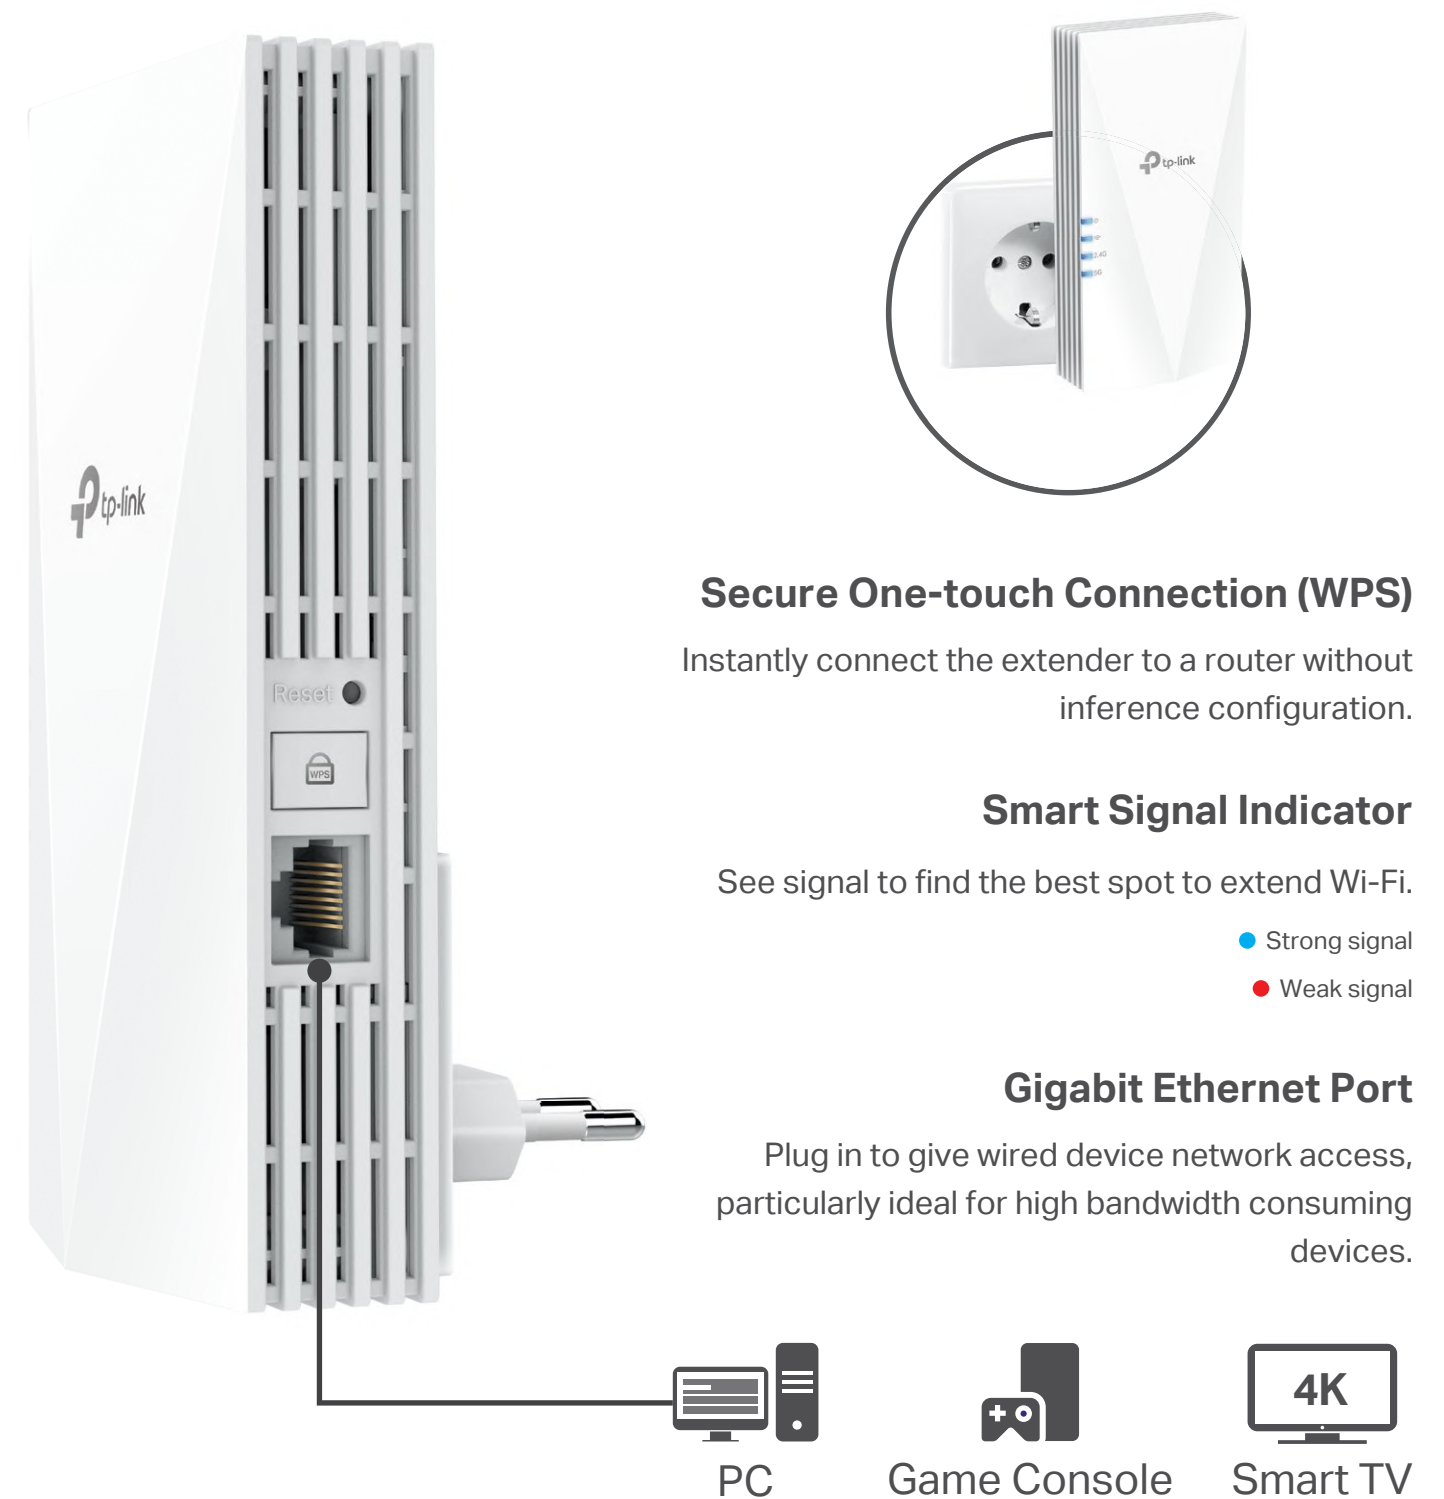

Easy Setup Within Minutes

Easy setup and management via WPS button/Tether app/Web UI.

Highlights

RE700X is more than a traditional range extender. It creates a Mesh network by connecting to a OneMesh™ router for seamless whole-home coverage.

Stay connected to the same network name in every room.

Easy Setup and Unified Management

Push the WPS button to set up a Mesh network you can manage from the Tether app or web UI.

Check more info about OneMesh technology and full list of OneMesh extenders/routers at: <https://www.tp-link.com/onemesh>

*More compatible devices coming soon

AX3000 Wi-Fi Range Extender

Secure One-touch Connection (WPS)

Instantly connect the extender to a router without inference configuration.

Smart Signal Indicator

See signal to find the best spot to extend Wi-Fi.

- Strong signal
- Weak signal

Gigabit Ethernet Port

Plug in to give wired device network access, particularly ideal for high bandwidth consuming devices.

PC

Game Console

Smart TV

Features

Ease of Use