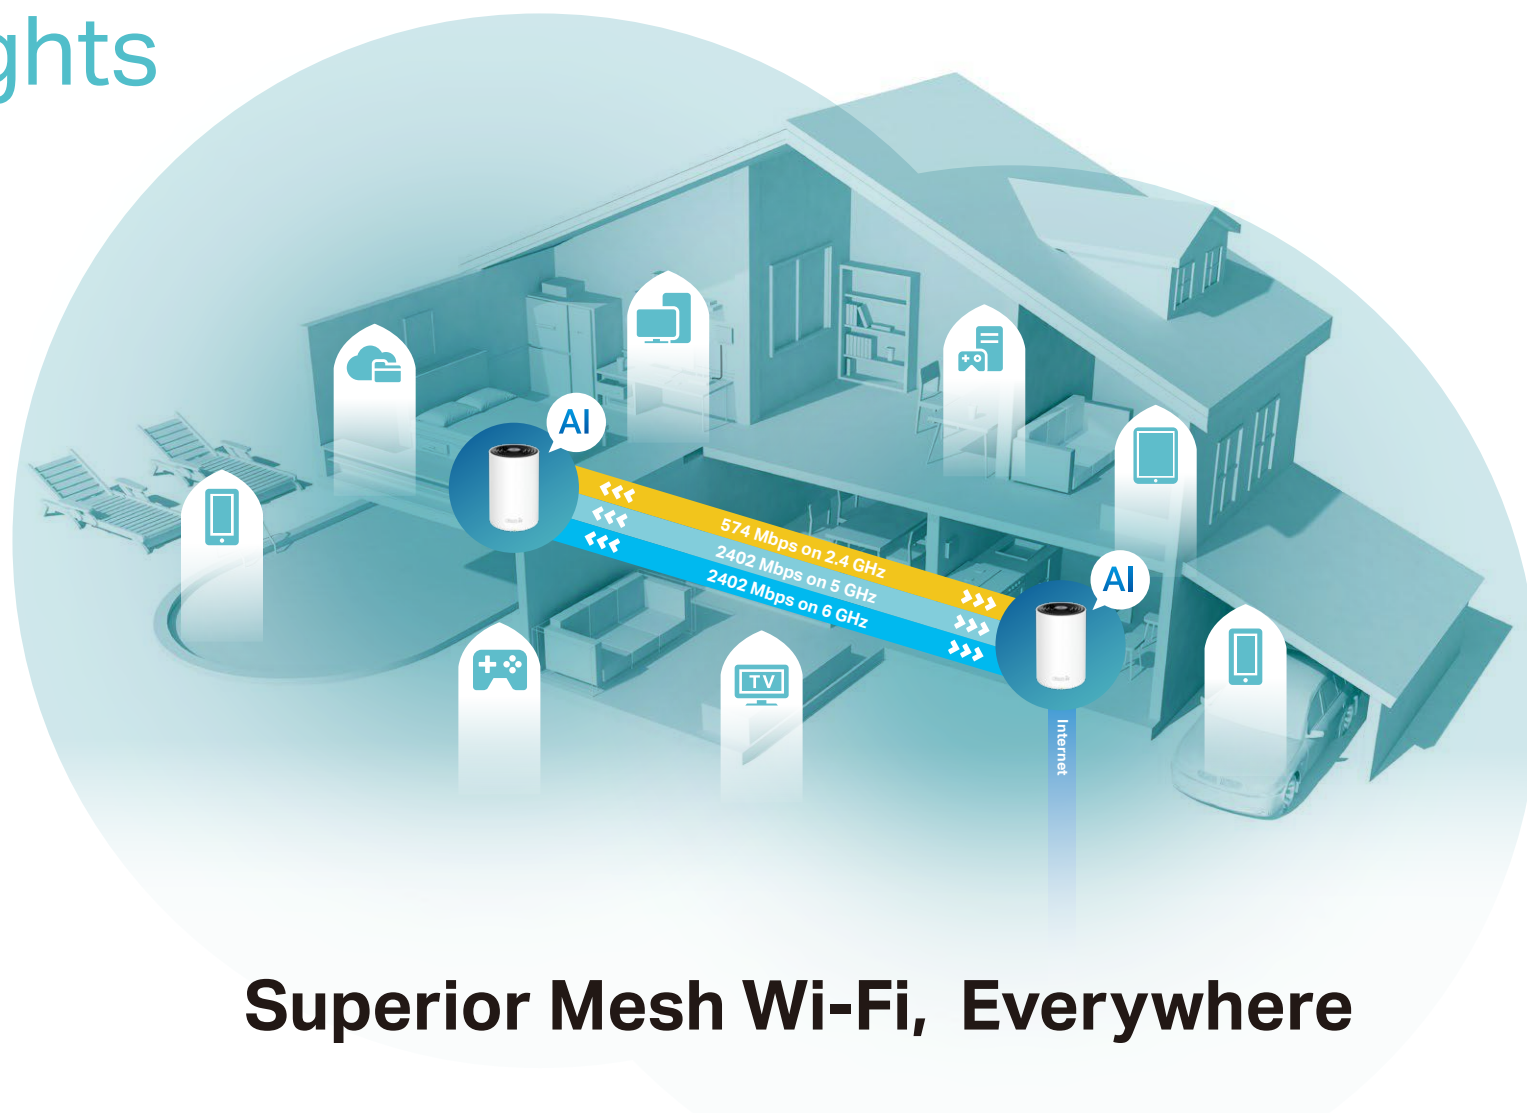

Superior Mesh Wi-Fi,
Everywhere

AXE5400

Tri-Band Mesh Wi-Fi 6E System

Includes latest
6 GHz Wi-Fi band

Deco XE75

Wi-Fi 6E

Highlights

Superior Mesh Wi-Fi, Everywhere

Wi-Fi 6E Huge Leap Forward for Wi-Fi

Robust High-Speed Connections

Experience ultra-fast Wi-Fi with more connected devices thanks to the brand-new 6 GHz band. The added 160 MHz channels prevent competition over bandwidth and drops in speed.