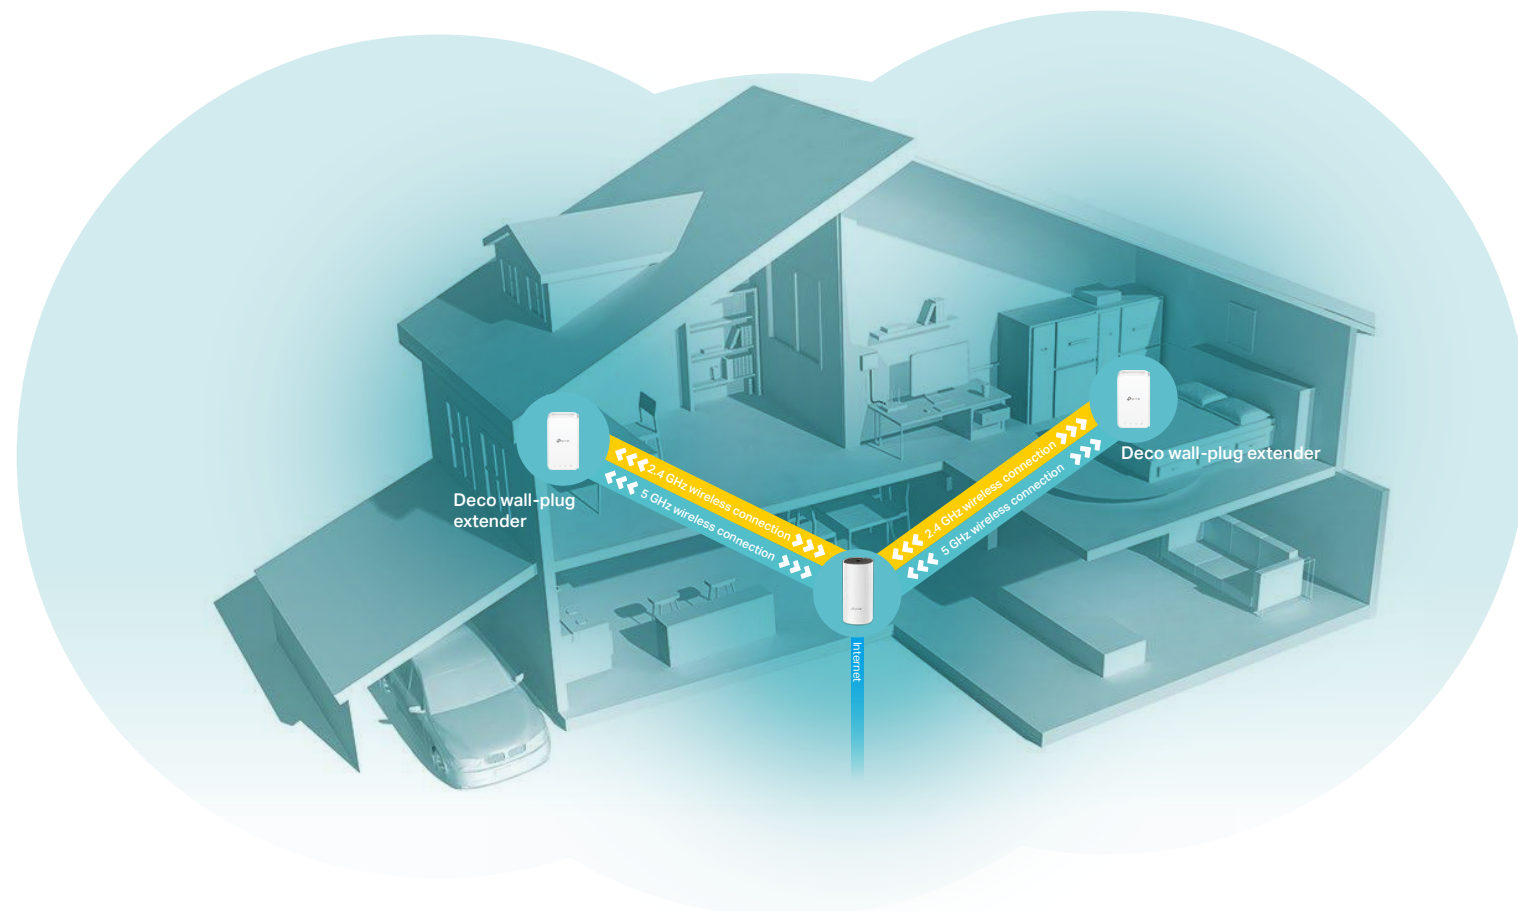

## Whole Home Mesh Wi-Fi System

Seamless Roaming<sup>†</sup> | Parental Controls | Adaptive Path Selection | Easy Setup

# AC1200 Whole Home Mesh Wi-Fi System

Compatible with  
**amazon alexa**

Deco M3

## Fast Mesh Wi-Fi for Your Whole Home

Deco is the simplest way to guarantee a strong Wi-Fi signal in every corner of your home. Enjoy fast and stable connections for an army of devices in homes up to 4,500 sq.ft.†(1 Deco M4R + 2 Deco M3W). Setup is made easier with the Deco app walking you through every step.

## Convenient Plug-In Wi-Fi

Simply plug the compact extender Deco M3W into a wall outlet to easily extend your Mesh Wi-Fi coverage.