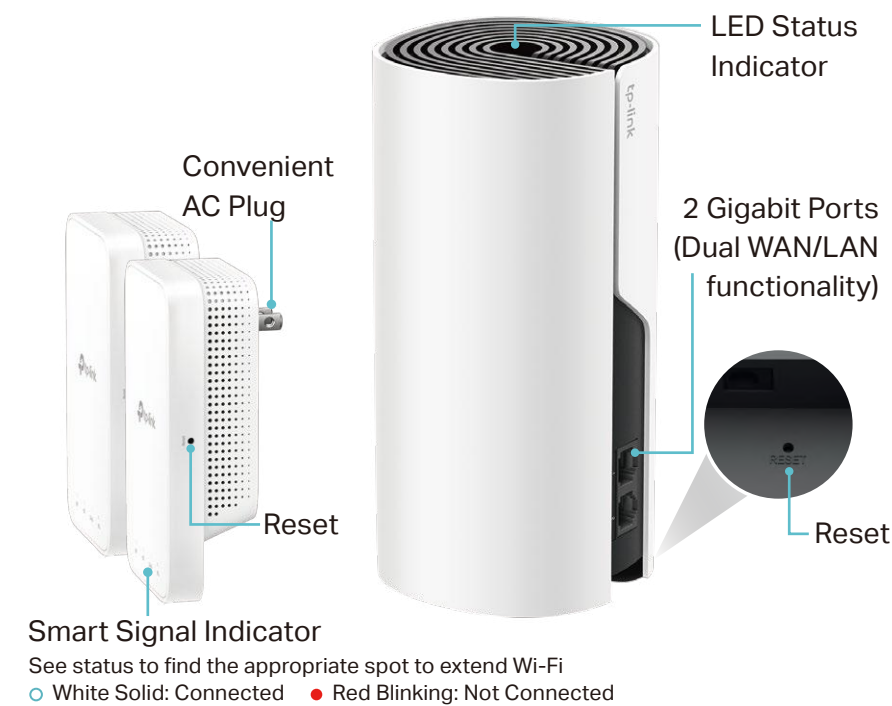

## Two Modes in One

Choose the router or access point mode for your network needs

- Router Mode – Create an instant private wireless network
- Access Point Mode – Create Wi-Fi access for any existing wired network

## Work with All Deco Models

Form a Mesh network with your desired Deco models

All Deco models can work together. Just expand Mesh Wi-Fi coverage anytime by adding more Decos

## Hardware

- Ports: Deco M4R: 2 WAN/LAN Gigabit Ethernet Ports\*, 1 Power Port; Deco M3W: None
- Buttons: Deco M4R: 1 Reset button; Deco M3W: 1 Reset button
- Antenna Type: Deco M4R: 2 internal dual-band antennas  
Deco M3W: 2 internal dual-band antennas.
- Dimensions: Deco M4R: 7.5 × 3.6 × 3.6 in. (190 × 90.7 × 90.7 mm)  
Deco M3W (without plug): 4.9 × 2.7 × 1.4 in. (124 × 69 × 35 mm)
- Power Adapter Input: Deco M4R: 100-240V~ 50/60Hz 0.4A  
Deco M3W: 100-240V~ 50/60Hz 0.3A
- Power Adapter Output: Deco M4R: 12V  $\equiv$  1.5A; Deco M3W: N/A