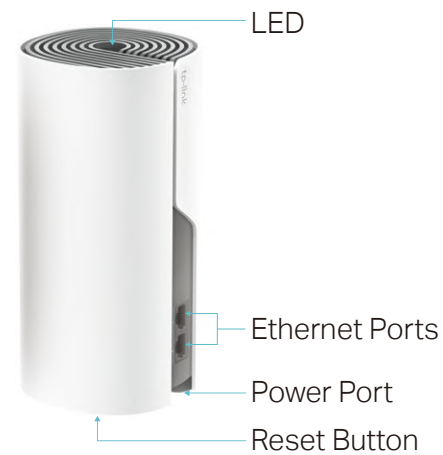

Specifications

Hardware

- Ports: 2 10/100Mbps WAN/LAN Ports, 1 Power Port
- Buttons: 1 Reset button on the underside
- Antenna Type: 2 internal dual-band antennas per Deco unit
- Flash: 16 MB
- SDRAM: 128 MB
- Dimensions: 7.5 × 3.6 × 3.6 in. (190.5 × 90.7 × 90.7 mm)
- Power Adapter Input: 100-240V~ 50/60Hz 0.3A
- Power Adapter Output: 12V = 1A

Wireless

- Wireless Standards: IEEE 802.11 ac/n/a 5 GHz, IEEE 802.11 b/g/n 2.4 GHz
- Frequency: 2.4 GHz and 5 GHz
- Signal Rate: 867 Mbps at 5 GHz, 300 Mbps at 2.4 GHz
- Transmit Power: FCC: <30 dBm, CE: <20 dBm (2.4 GHz), <23 dBm (5 GHz)
- Wireless Security: WPA-PSK/WPA2-PSK

*Maximum wireless transmission rates are the physical rates derived from IEEE Standard 802.11 specifications. Range, coverage, and maximum quantity of connected devices are based on test results under normal usage conditions. Actual wireless data throughput, wireless coverage, and quantity of connected devices are not guaranteed and will vary as a result of 1) environmental factors, including building materials, physical objects, and obstacles, 2) network conditions, including local interference, volume and density of traffic, product location, network complexity, and network overhead, and 3) client limitations, including rated performance, location, connection quality, and client condition. Use of MU-MIMO requires clients to also support MU-MIMO. Clients need to support 802.11k/v/r and may require additional set up. Performance may vary depending on the client device.

Software

- Working Mode: Router, Access Point
- WAN Type:
  Dynamic IP/Static IP/PPPoE/L2TP/PPTP
- DHCP: Server, Client
- Quality of Service: WMM
- Firewall Security: SPI Firewall
- Protocols: Supports IPv4 and IPv6
- Guest Network: 2.4 GHz guest network x 1, 5 GHz guest network x 1
- Features: Parental Controls, QoS (Quality of Service), Reporting, Assisted Setup, Address Reservation, Port Forwarding, TP-Link DDNS, VLAN, IPv6, LED Control
- Management: Local Management, Remote Management

Others

- Certification: CE, FCC, IC, NCC, BSMI, IDA, RCM, JPA, JRF, VCCI, KC, RoHS
- Smartphone/Tablet Requirements:
  iOS 9.0 or later
  Android 4.3 or later
- Environment:
  Operating Temperature: 0°C~40°C (32°F~104°F)
  Storage Temperature: -40°C~70°C (-40°F~158°F)
  Operating Humidity: 10%~90% non-condensing
  Storage Humidity: 5%~90% non-condensing
- Package Contents for Deco E4 (3-pack):
  3 Deco units
  3 Power Adapters
  1 RJ45 Ethernet Cable
- Package Contents for Deco E4 (2-pack):
  2 Deco units
  2 Power Adapters
  1 RJ45 Ethernet Cable
- Package Contents for Deco E4 (1-pack):
  Installed independently or added to the existing system to provide greater coverage
  1 Deco unit
  1 Power Adapter
  1 RJ45 Ethernet Cable