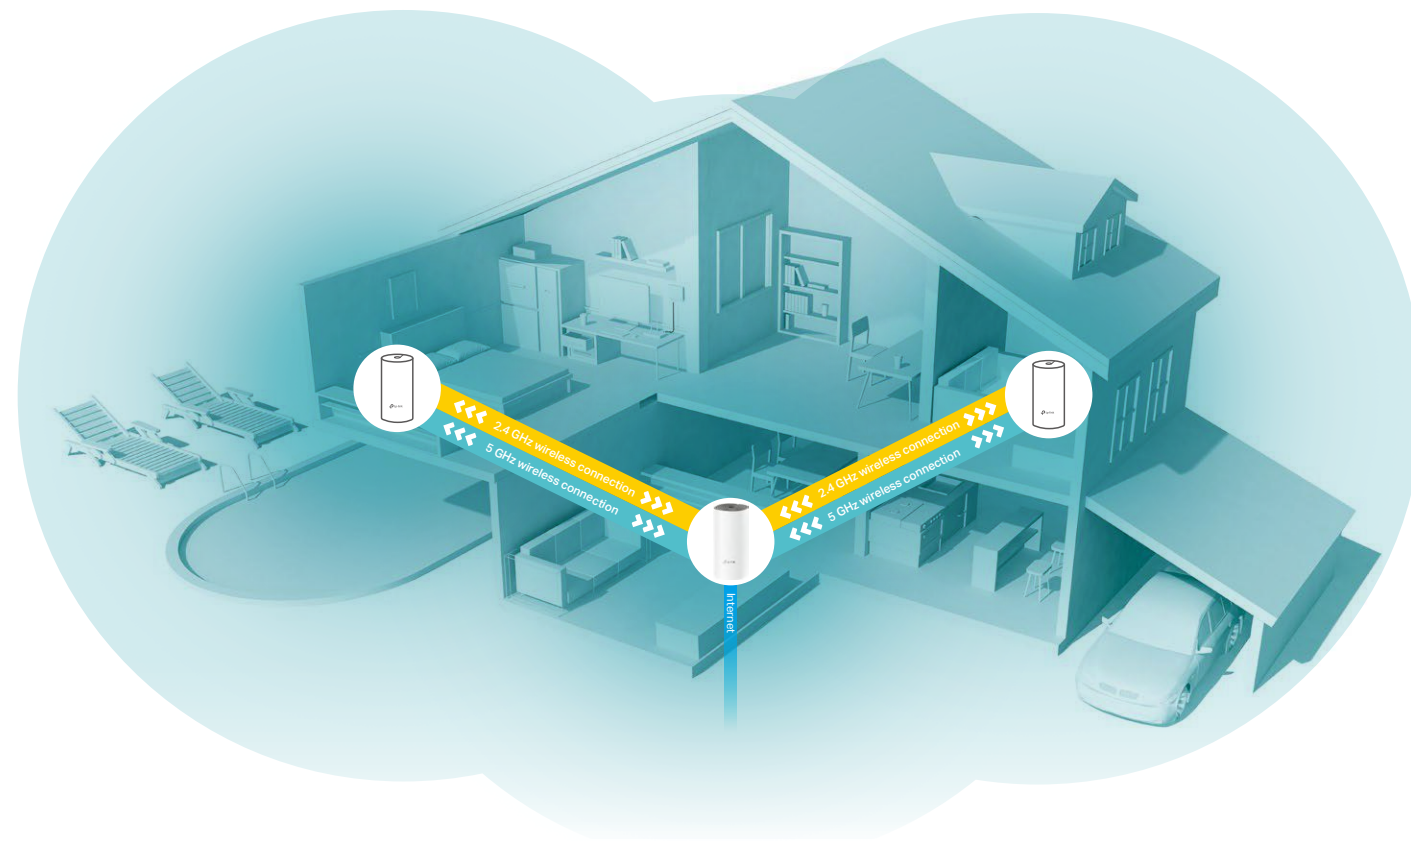

# AC1200 Whole Home Mesh Wi-Fi System

Deco E4

## Fast. Stable. Everywhere.

Deco is the simplest way to guarantee a strong Wi-Fi signal in every corner of your home. Enjoy fast, stable connections for an army of devices in a whole-home coverage. Setup is made easier with the Deco app there to walk you through every step.