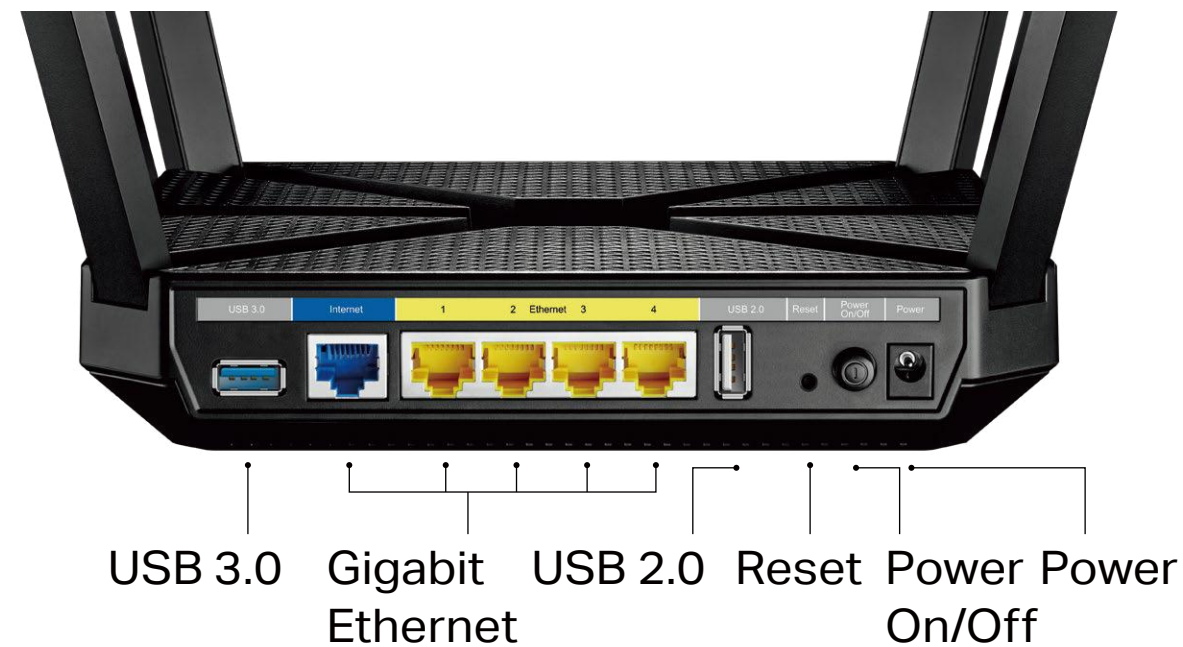

Easy Sharing

- Dual USB Ports for Fast Sharing – With one ultra-fast USB 3.0 port and one USB 2.0 port, you can access and share your files and media locally. Through the router's FTP server, you can also access your files and media from network devices remotely
- 10x Faster Transfer Speed – The USB 3.0 port provides up to 10x faster USB hard drive access than previous generation USB 2.0 connections
- Built-in Media Server – Allows you to play music, watch videos and view photos from any device on your network

Specifications

Hardware

- Ethernet Ports: 4 10/100/1000 Mbps LAN Ports, 1 10/100/1000 Mbps WAN Port
- USB Ports: 1 USB 3.0 Port, 1 USB 2.0 Port
- Buttons: Wireless On/Off Button, LED On/Off Button, Power On/Off Button, WPS Button, Reset Button
- Antennas: 6 High Performance Antennas
- External Power Supply: 12V/4A
- Dimensions (W x D x H): 7.9×7.9×1.5 in. (200×200×39 mm)