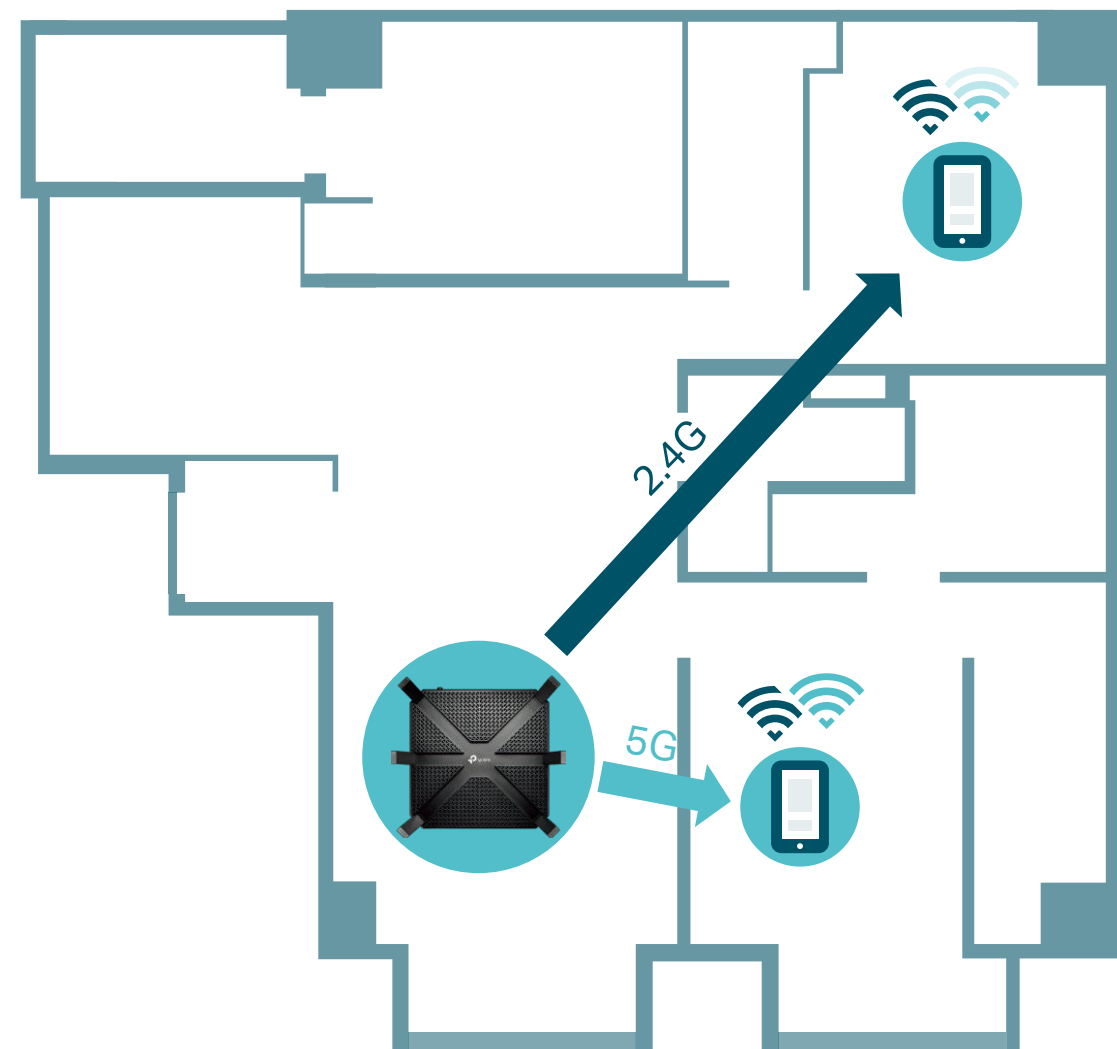

Traditional Router
Sends data to one device at a time

MU-MIMO Router
Simultaneously sends data to multiple devices

Far-Reaching Wi-Fi Coverage

RangeBoost greatly improves the ability of the router to detect devices that are further away or low-powered while Beamforming boosts wireless signal strength toward them, giving your network even greater coverage.

Highlights

Smart Connect for Efficient Performance

Intelligently selects the best available Wi-Fi band for each device to keep connection at top-speed—without worry of weak or dropped connections.

Airtime Fairness

High-Speed Transmission Powered by Link Aggregation

Link aggregation accelerates data transfer to network-attached storage (NAS) devices by combining two separate Ethernet ports into a 2 Gbps connection.