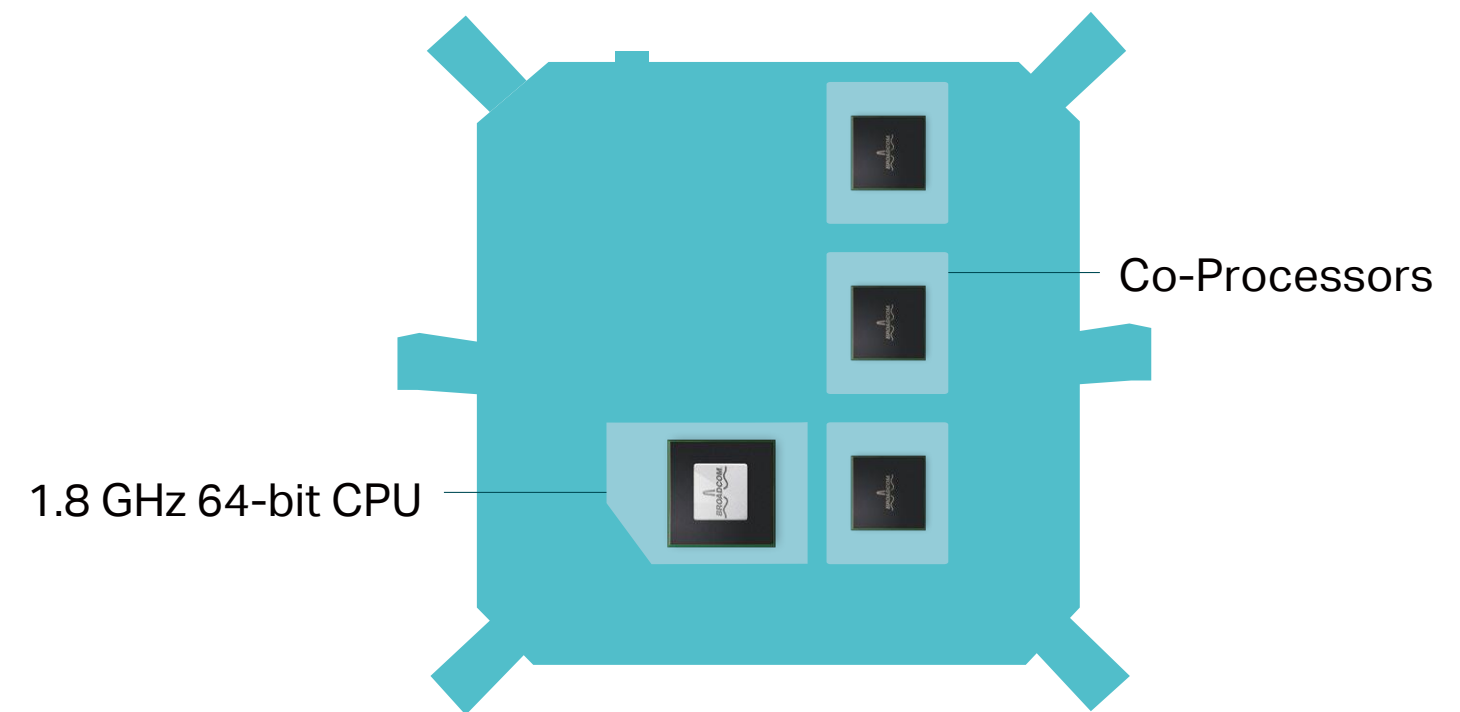

Highlights

Tri-Band for Multiple Connections

With one 2.4 GHz and two 5 GHz bands, the Archer C4000 keeps all your devices connected without slowing down your network. Now, you can game and stream in 4K on multiple devices at the same time.

Powerful 1.8 GHz 64-bit CPU

The powerful 1.8 GHz 64-bit CPU, three co-processors and 512 MB of RAM work together to power your network.

Highlights

MU-MIMO for Multiple Connections

MU-MIMO technology serves up to multiple devices at once, reducing wait time, increasing Wi-Fi throughput for every device and making each stream more efficient.

Traditional Router
Sends data to one device at a time

MU-MIMO Router
Simultaneously sends data to multiple devices

Far-Reaching Wi-Fi Coverage

RangeBoost greatly improves the ability of the router to detect devices that are further away or low-powered while Beamforming boosts wireless signal strength toward them, giving your network even greater coverage.

High-Speed Transmission Powered by Link Aggregation

Link aggregation accelerates data transfer to network-attached storage (NAS) devices by combining two separate Ethernet ports into a 2 Gbps connection.