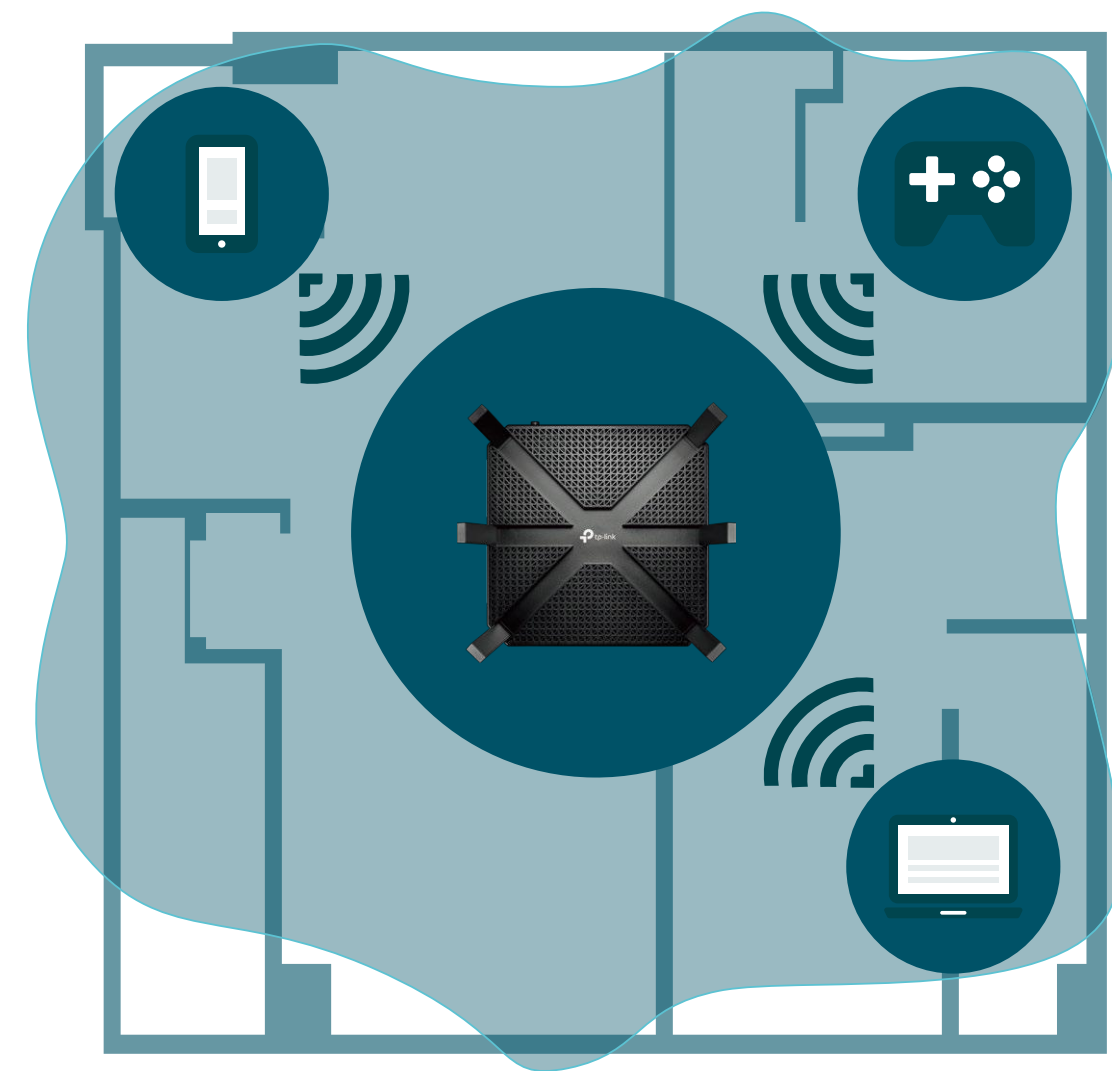

Powerful 1.8 GHz 64-bit CPU

The powerful 1.8 GHz 64-bit CPU, three co-processors and 512 MB of RAM work together to power your network.

Highlights

MU-MIMO for Multiple Connections

MU-MIMO technology serves up to multiple devices at once, reducing wait time, increasing Wi-Fi throughput for every device and making each stream more efficient.

Traditional Router
Sends data to one device at a time

MU-MIMO Router
Simultaneously sends data to multiple devices

Far-Reaching Wi-Fi Coverage

RangeBoost greatly improves the ability of the router to detect devices that are further away or low-powered while Beamforming boosts wireless signal strength toward them, giving your network even greater coverage.

High-Speed Transmission Powered by Link Aggregation

Link aggregation accelerates data transfer to network-attached storage (NAS) devices by combining two separate Ethernet ports into a 2 Gbps connection.