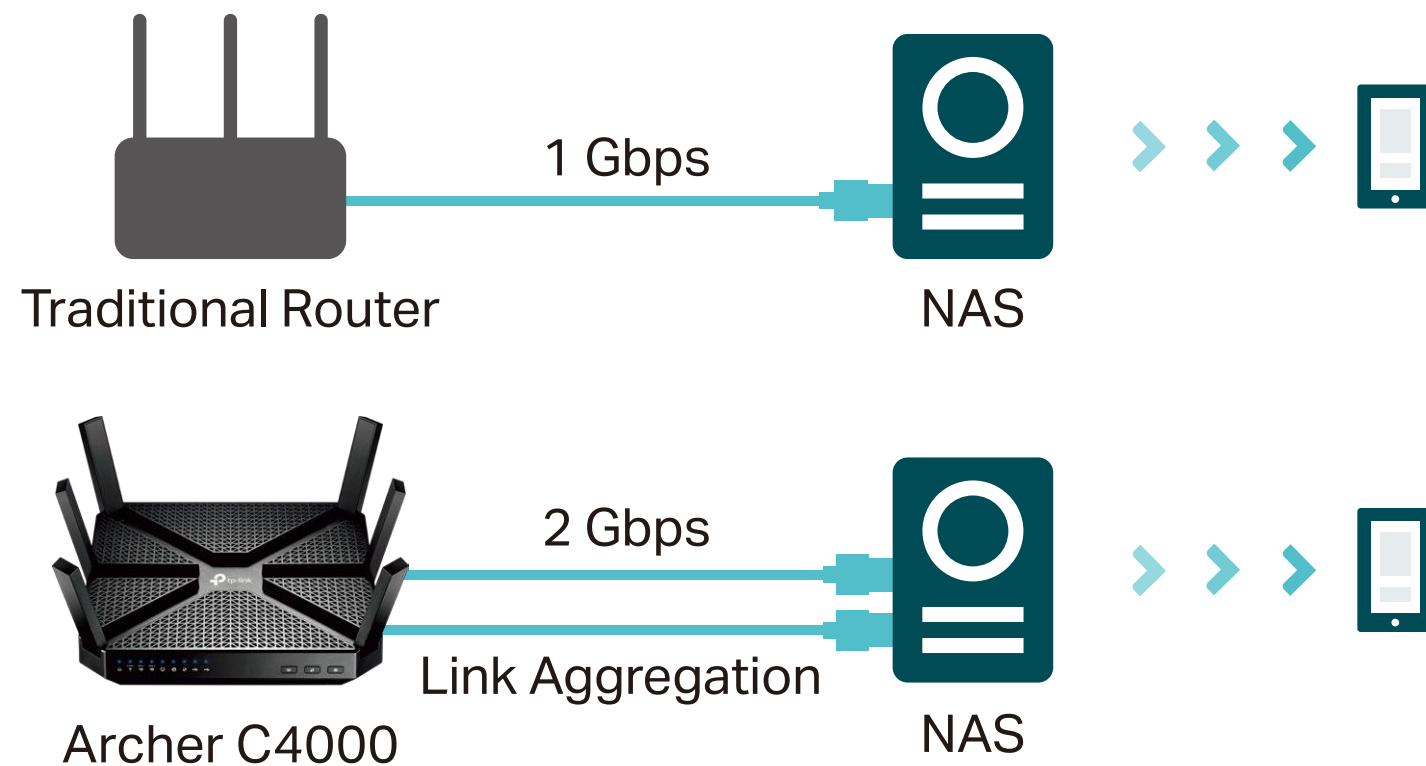

Traditional Router
Sends data to one device at a time

MU-MIMO Router
Simultaneously sends data to multiple devices

Far-Reaching Wi-Fi Coverage

RangeBoost greatly improves the ability of the router to detect devices that are further away or low-powered while Beamforming boosts wireless signal strength toward them, giving your network even greater coverage.

Highlights

Smart Connect for Efficient Performance

Intelligently selects the best available Wi-Fi band for each device to keep connection at top-speed—without worry of weak or dropped connections.

Airtime Fairness

Equally divides attention between new devices like your gaming rig and older devices to improve Wi-Fi performance and reliability without limiting your network.

Normal Time

Airtime Fairness Time

Highlights

High-Speed Transmission Powered by Link Aggregation

Link aggregation accelerates data transfer to network-attached storage (NAS) devices by combining two separate Ethernet ports into a 2 Gbps connection.