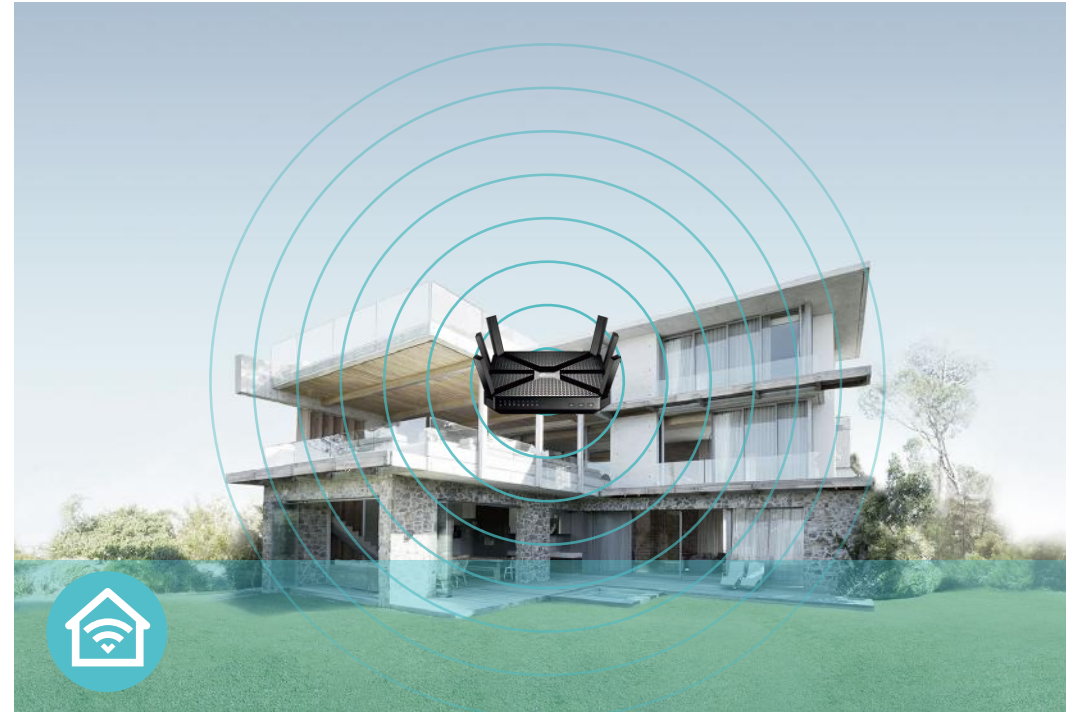

High-Speed Transmission Powered by Link Aggregation

Link aggregation accelerates data transfer to network-attached storage (NAS) devices by combining two separate Ethernet ports into a 2 Gbps connection.

Wi-Fi Range

- **Ultimate Range Wi-Fi** – 6 high-performance antennas with a high-powered amplifier ensure the widespread Wi-Fi coverage and a stable connection
- **Wi-Fi with Beamforming** – Beamforming technology locates the connected devices and further improves the Archer C4000's range and the signal strength to each mobile device, delivering a more reliable and efficient wireless connection