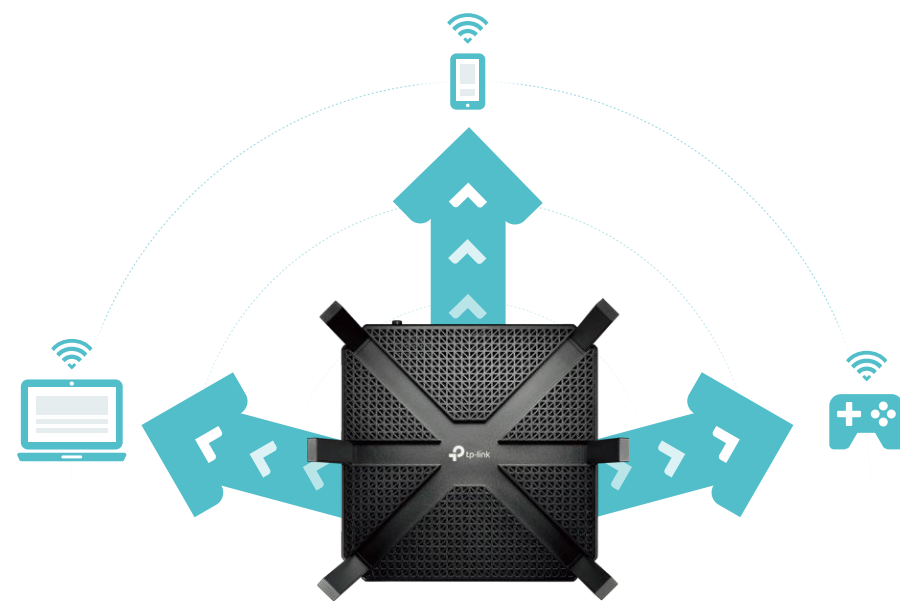

Powerful 1.8 GHz 64-bit CPU

The powerful 1.8 GHz 64-bit CPU, three co-processors and 512 MB of RAM work together to power your network.

Highlights

MU-MIMO for Multiple Connections

MU-MIMO technology serves up to multiple devices at once, reducing wait time, increasing Wi-Fi throughput for every device and making each stream more efficient.

Traditional Router
Sends data to one device at a time

MU-MIMO Router
Simultaneously sends data to multiple devices

Far-Reaching Wi-Fi Coverage

RangeBoost greatly improves the ability of the router to detect devices that are further away or low-powered while Beamforming boosts wireless signal strength toward them, giving your network even greater coverage.

Highlights

Smart Connect for Efficient Performance

Intelligently selects the best available Wi-Fi band for each device to keep connection at top-speed—without worry of weak or dropped connections.

Airtime Fairness

Equally divides attention between new devices like your gaming rig and older devices to improve Wi-Fi performance and reliability without limiting your network.

Normal Time

Airtime Fairness Time

Highlights