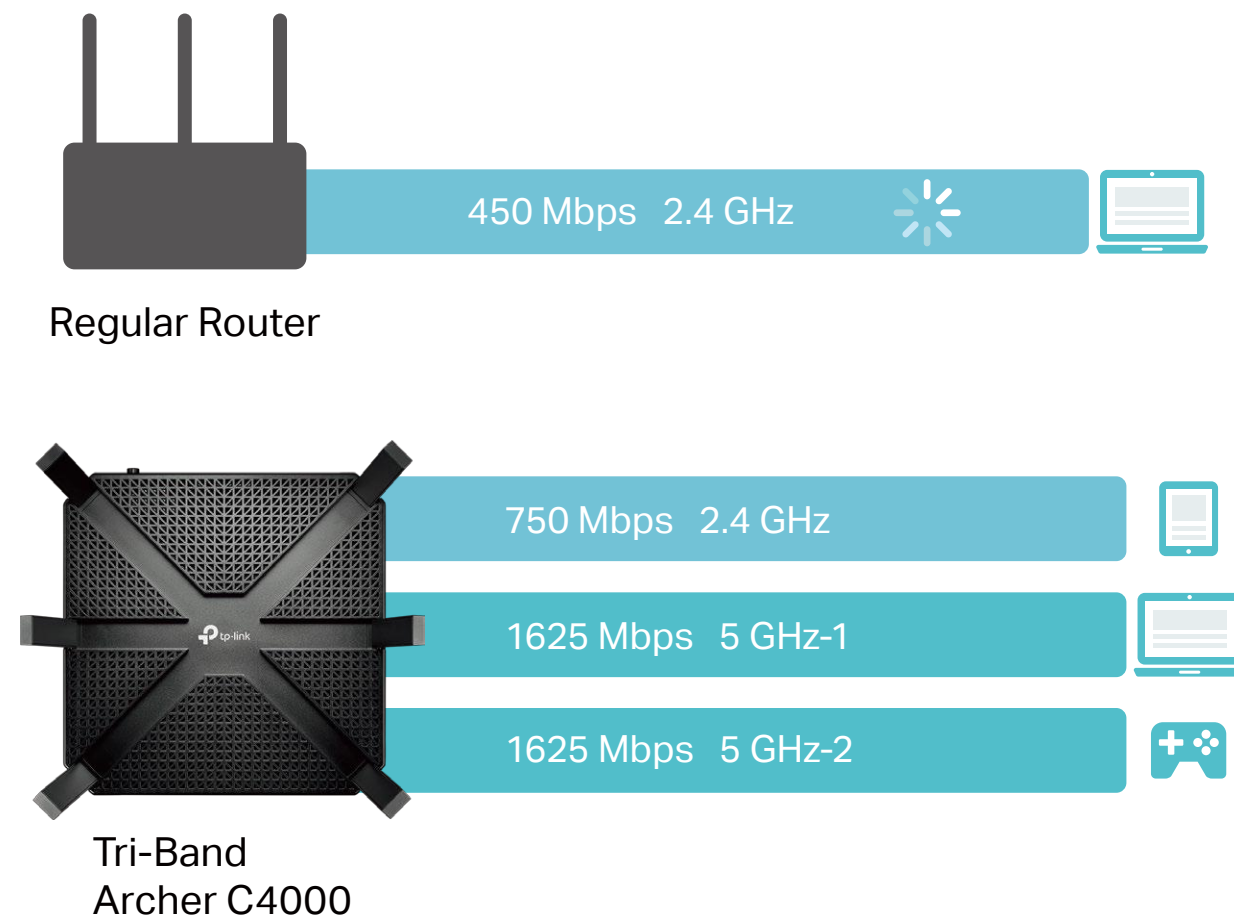

Highlights

Tri-Band for Multiple Connections

With one 2.4 GHz and two 5 GHz bands, the Archer C4000 keeps all your devices connected without slowing down your network. Now, you can game and stream in 4K on multiple devices at the same time.

Powerful 1.8 GHz 64-bit CPU

The powerful 1.8 GHz 64-bit CPU, three co-processors and 512 MB of RAM work together to power your network.

Highlights

MU-MIMO for Multiple Connections

MU-MIMO technology serves up to multiple devices at once, reducing wait time, increasing Wi-Fi throughput for every device and making each stream more efficient.