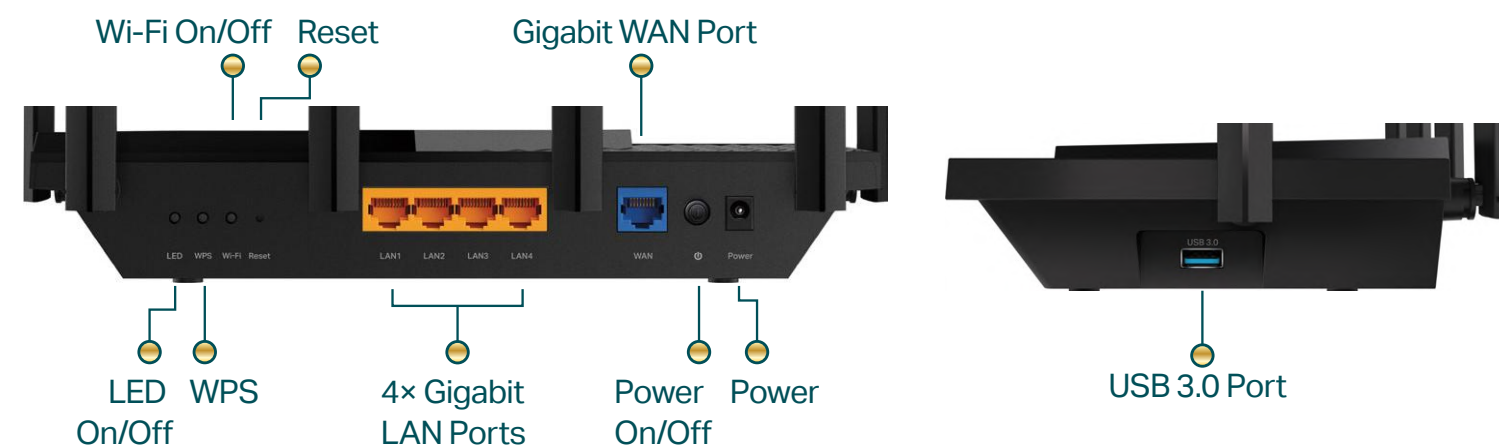

Specifications

Wireless

- Standards: IEEE 802.11ax/ac/n/a 5 GHz, IEEE 802.11ax/n/b/g 2.4 GHz
- WiFi Speeds: 5 GHz: 4804 Mbps (802.11ax, HE160), 2.4 GHz: 574 Mbps (802.11ax)
- WiFi Range: 6× Fixed High-Performance Antennas, Beamforming, High-Power FEM, 4T4R
- WiFi Capacity: Dual-Band, 4×4 MU-MIMO, OFDMA, Airtime Fairness, DFS, 6 Streams
- Working Modes: Router Mode, Access Point Mode

Hardware

- Processor: 1 GHz Dual Core CPU
- Ethernet Ports: 1× Gigabit WAN Port, 4× Gigabit LAN Ports
- USB Support: 1× USB 3.0 Port
- Buttons: LED On/Off Button, WPS Button, Wi-Fi On/Off Button, Reset Button, Power On/Off Button
- Power: 12 V/2.5 A

Security

- WiFi Encryption: WPA, WPA2, WPA3, WPA/WPA2-Enterprise (802.1x)
- Network Security: SPI Firewall, Access Control, IP & MAC Binding, Application Layer Gateway, HomeShield Security
- Guest Network: 1× 5 GHz Guest Network, 1× 2.4 GHz Guest Network
- VPN Server: OpenVPN, PPTP

Software

- Protocols: IPv4, IPv6
- Service Kits: HomeShield
- OneMesh: Supported
- Parental Controls: HomeShield Parental Controls
- WAN Types: Dynamic IP, Static IP, PPPoE, PPTP, L2TP
- Quality of Service: QoS by Device
- Cloud Service: Auto Firmware Upgrade, TP-Link ID, DDNS
- NAT Forwarding: Port Forwarding, Port Triggering, DMZ, UPnP, Virtual Server
- DDNS: TP-Link, NO-IP, DynDNS