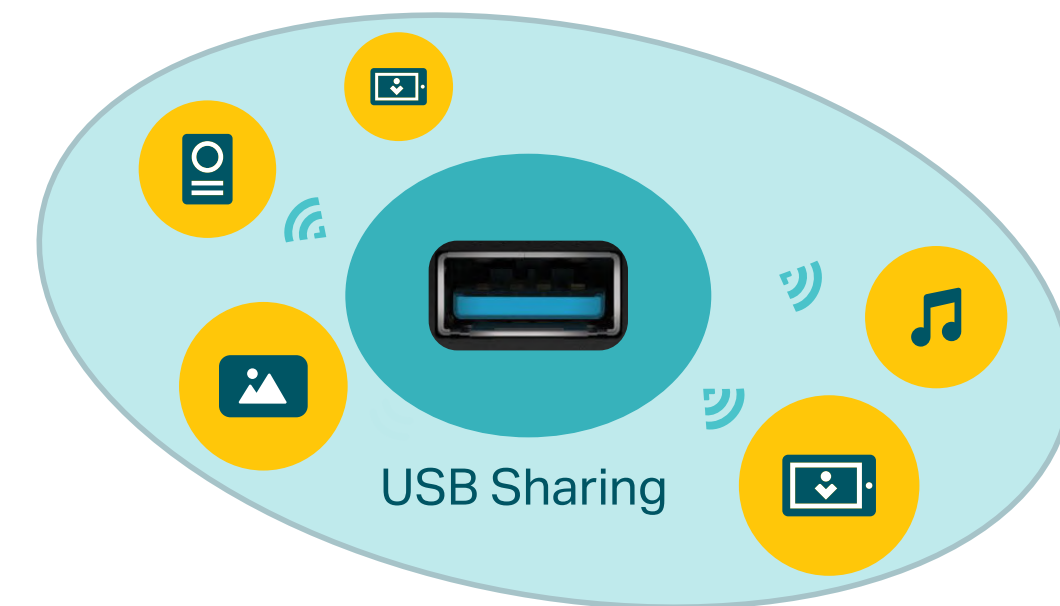

## Flexible Whole-Home Wi-Fi

Six high-performance antennas and Beamforming deliver broad coverage. Furthermore, Archer AX72 supports OneMesh™ to form seamless whole-home coverage, preventing drops and lag when moving between signals.

## USB Media Sharing

Plug in your external drives to quickly share photos, movies, or music across your home network, or just simply set up cloud backup storage. Use with Guest Network to create a separate environment for private and safe sharing.