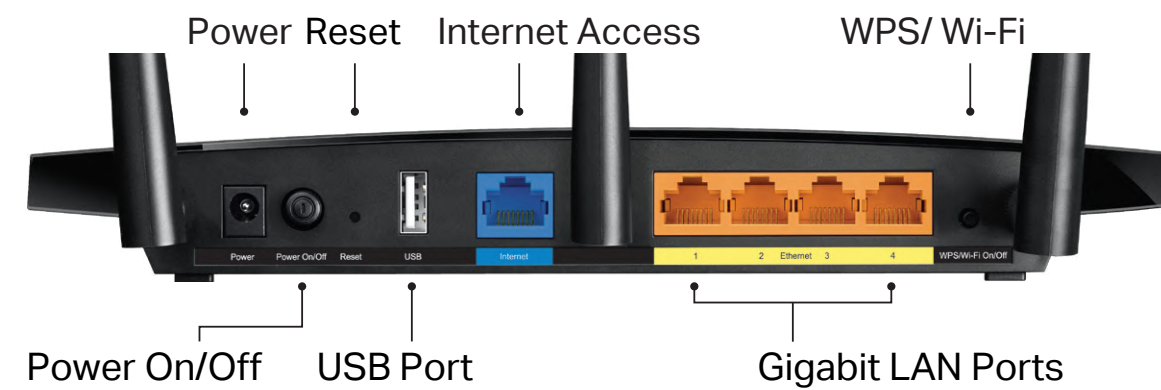

Security

- Guest Network – Keeps your main network secure by creating a separate network for friends and visitors
- Access Control – Establishes a whitelist or blacklist to allow or restrict certain devices to access the internet
- Parental Controls – Restricts internet access time and contents for children devices
- VPN Server – PPTP VPN and OpenVPN are supported, making it easy to set up a secure connection between your private network and the internet
- Encryptions for Secure Network – WPA-PSK and WPA2-PSK encryptions provide active protection against security threats

Easy Sharing

- USB Port for Fast Sharing – With the USB 2.0 port, you can access and share your files and media locally. Through the router's FTP server, you can also access your files and media from network devices remotely
- Built-in Media Server – Allows you to play music, watch videos and view photos from any device on your network
- Offline Download – Allows you to download files without keeping your computer powered on all the time

Specifications

Hardware

- Ethernet Ports: 4 10/100/1000Mbps LAN Ports, 1 10/100/1000Mbps WAN Port
- USB Ports: 1 USB 2.0 Port
- Buttons: Power On/Off Button, Reset Button, WPS/Wi-Fi On/Off Button
- Antennas: 3 Fixed Antennas
- External Power Supply: 12VDC/1.5A
- Dimensions (W x D x H): 9.6x6.4x1.3 in. (243 X 160.6 X 32.5mm)