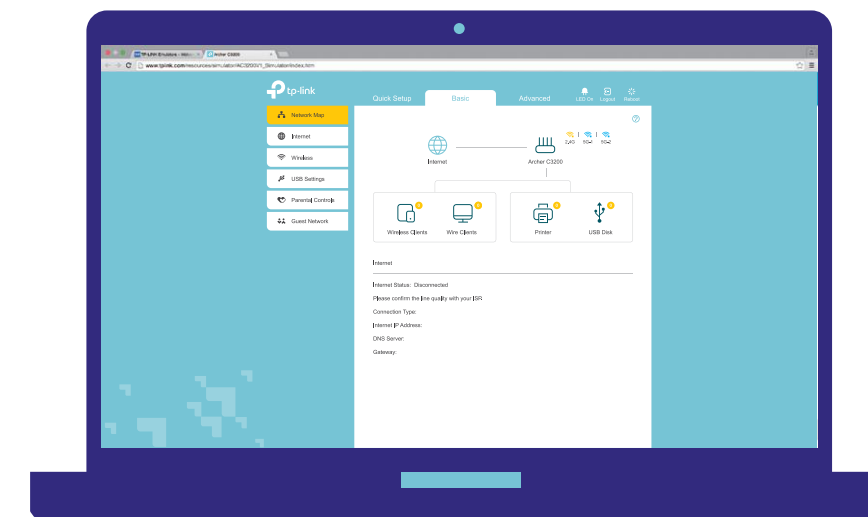

Highlights

Better Coverage

Three external omni directional antennas create strong, clear and dependable Wi-Fi throughout your home.

Easy Setup and Use

Installation is simple, thanks to an intuitive web interface and the powerful TP-Link app, Tether.