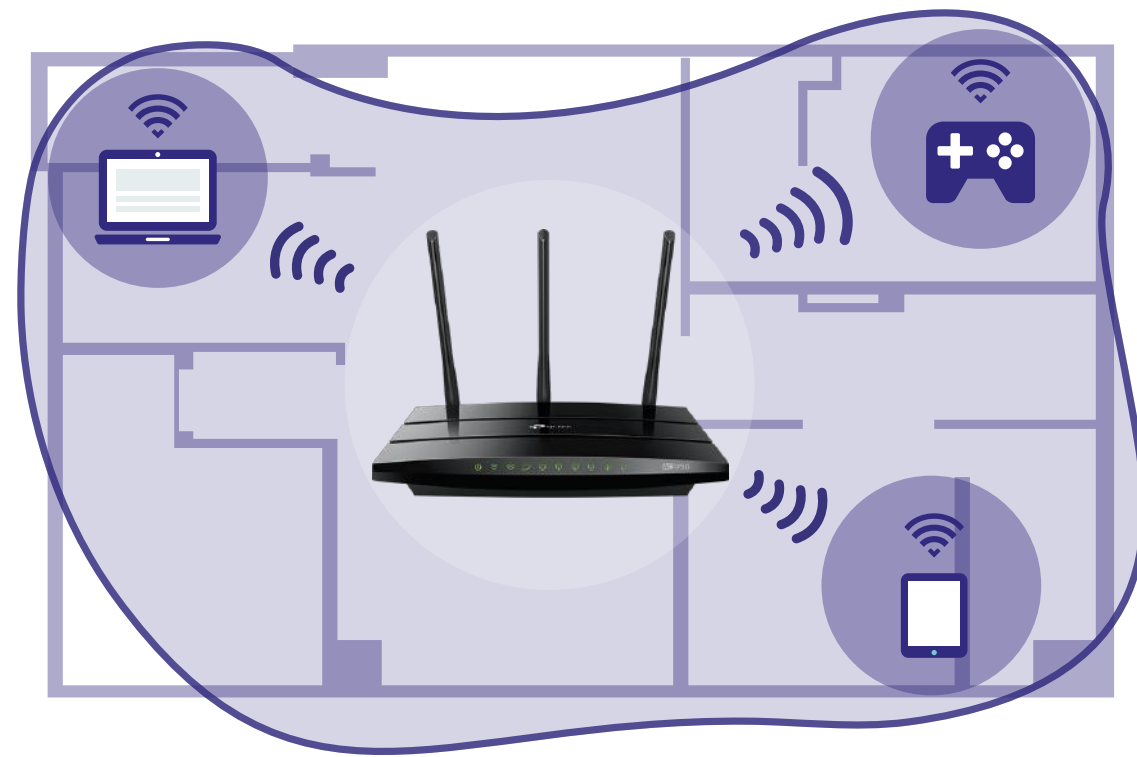

-  2.4GHz 450Mbps
-  5GHz 1300Mbps

Powerful Connections

The Archer A7's USB 2.0 port makes it easy to connect external drives to the router, letting you quickly share files, photos, video, and music wirelessly. Achieve peak performance with your wired devices through Gigabit Ethernet ports that can operate 10× faster than standard Ethernet.

Highlights

Better Coverage

Three external omni directional antennas create strong, clear and dependable Wi-Fi throughout your home.

Easy Setup and Use

Installation is simple, thanks to an intuitive web interface and the powerful TP-Link app, Tether.