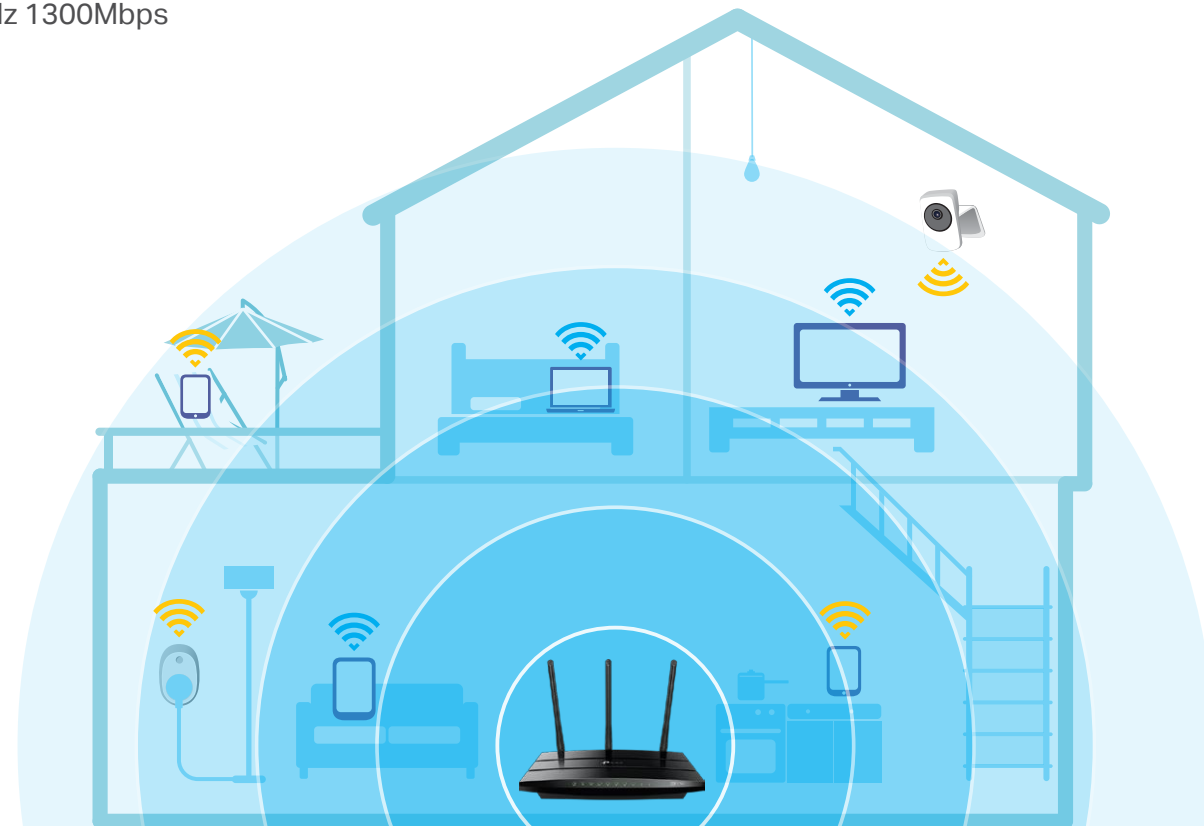

AC1750 Wireless Dual Band Gigabit Router

High-Speed Wi-Fi for Faster
Connections Across Your Home

Archer A7

OneMesh™

450Mbps + 1300Mbps
Dual Band Wi-Fi

Gigabit Ports

USB 2.0 Port

Highlights

Faster, More Reliable Wi-Fi

The Archer A7 covers your home with fast dual band Wi-Fi. The strong 2.4GHz (450Mbps) Wi-Fi band is perfect for sending emails, browsing the web and listening to music. The 5GHz band reaches 1300Mbps so you can game and stream in HD at the same time without interruption.

-  2.4GHz 450Mbps
-  5GHz 1300Mbps

Powerful Connections

The Archer A7's USB 2.0 port makes it easy to connect external drives to the router, letting you quickly share files, photos, video, and music wirelessly. Achieve peak performance with your wired devices through Gigabit Ethernet ports that can operate 10× faster than standard Ethernet.

Highlights

Better Coverage

Three external omni directional antennas create strong, clear and dependable Wi-Fi throughout your home.

Easy Setup and Use

Installation is simple, thanks to an intuitive web interface and the powerful TP-Link app, Tether.