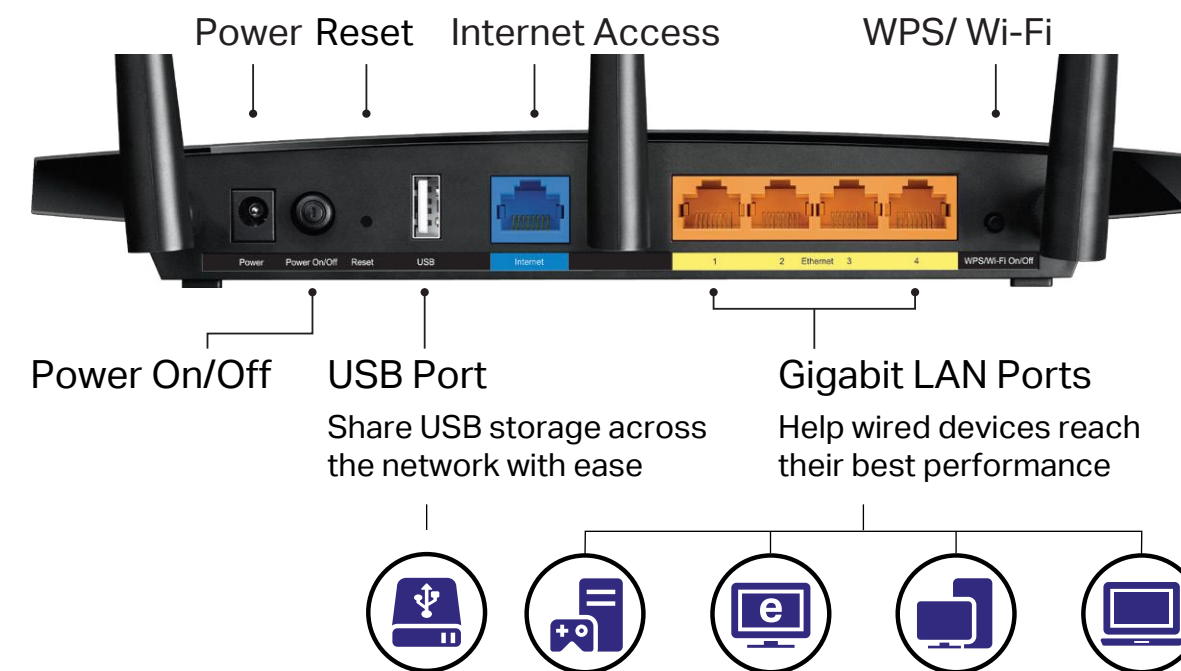

AC1750 Wireless Dual Band Gigabit Router

High-Speed Wi-Fi for Faster
Connections Across Your Home

Archer A7

OneMesh™

450Mbps + 1300Mbps
Dual Band Wi-Fi

Gigabit Ports

USB 2.0 Port

Highlights

Faster, More Reliable Wi-Fi

The Archer A7 covers your home with fast dual band Wi-Fi. The strong 2.4GHz (450Mbps) Wi-Fi band is perfect for sending emails, browsing the web and listening to music. The 5GHz band reaches 1300Mbps so you can game and stream in HD at the same time without interruption.

-  2.4GHz 450Mbps
-  5GHz 1300Mbps

Powerful Connections

The Archer A7's USB 2.0 port makes it easy to connect external drives to the router, letting you quickly share files, photos, video, and music wirelessly. Achieve peak performance with your wired devices through Gigabit Ethernet ports that can operate 10× faster than standard Ethernet.

Highlights

Better Coverage

Three external omni directional antennas create strong, clear and dependable Wi-Fi throughout your home.

Easy Setup and Use

Installation is simple, thanks to an intuitive web interface and the powerful TP-Link app, Tether.