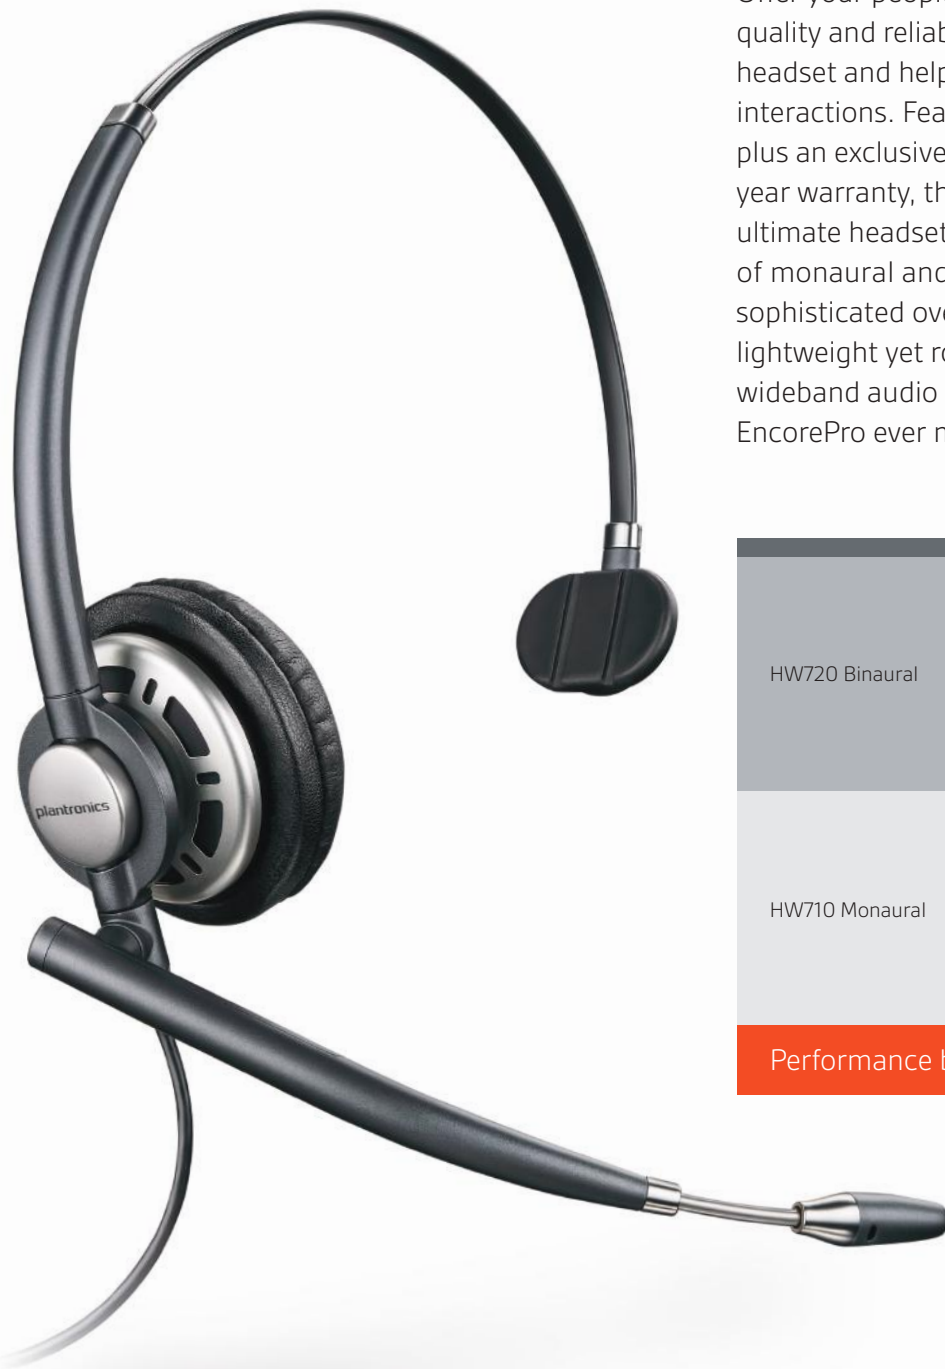

# ENCOREPRO 700 SERIES

Expect more. Deliver more.

With customer expectations continuing to rise and calls are becoming more complex than ever, accept no compromises with the premium EncorePro. Offer your people the ultimate in comfort, audio quality and reliability with our top-of-the-range headset and help them deliver smarter customer interactions. Featuring seven axes of adjustability plus an exclusive extendible mic boom and three-year warranty, the premium EncorePro is the ultimate headset for all-day calling. With a choice of monaural and binaural wearing styles, its sophisticated over-the-head design coupled with a lightweight yet robust construction and VoIP-ready wideband audio make this the most advanced EncorePro ever made.

## HW710/HW720

- Quick Disconnect for multiple connectivities and walkaway convenience
- Re-enforced, lightweight headband provides strength and durability
- Plush leatherette ear cushions for all-day comfort
- Wideband audio for higher quality calls
- 3 year warranty

### KEY FEATURES

- Enhanced noise-cancelling and wideband audio give you clearer conversations with your customers enabling you to offer a better service
- Distinctive and unique design provides high performance and a stylish look
- Slim and discrete construction ensures comfort and allows you to fully focus on the customer
- VoIP ready through the use of enhanced echo control and wideband audio, allows you to preserve your investment through future phone system upgrades
- Seven axes of adjustability ensure you can wear the headset in the most comfortable and effective position
- Quick Disconnect feature provides walkaway convenience and compatibility with all Plantronics® USB and deskphone audio processors and direct connect cables
- Backed by industry-leading Plantronics global service and support