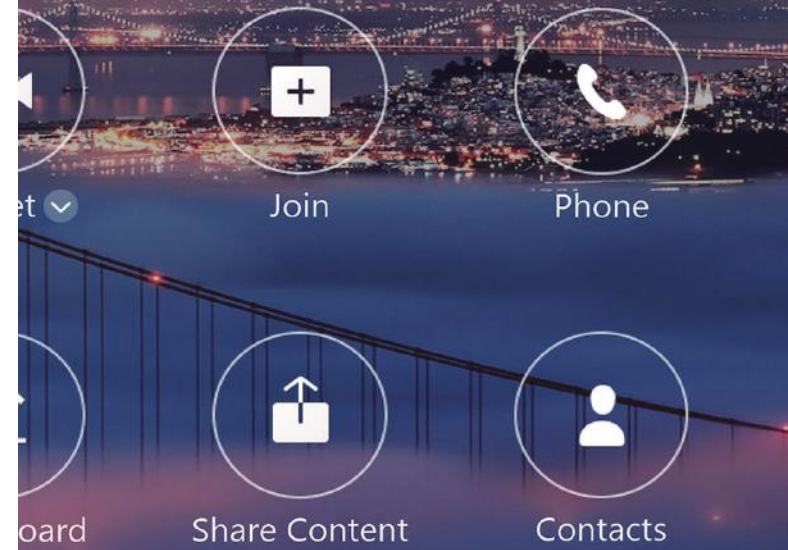

**Specifications may vary depending on countries and are subject to change without notice.

©2019 AVer Information Inc. All rights reserved.
All brands and logos are trademarks of their respective companies.
www.aver.com

Distributor/Dealer

201909

DataSheet

zoomrooms