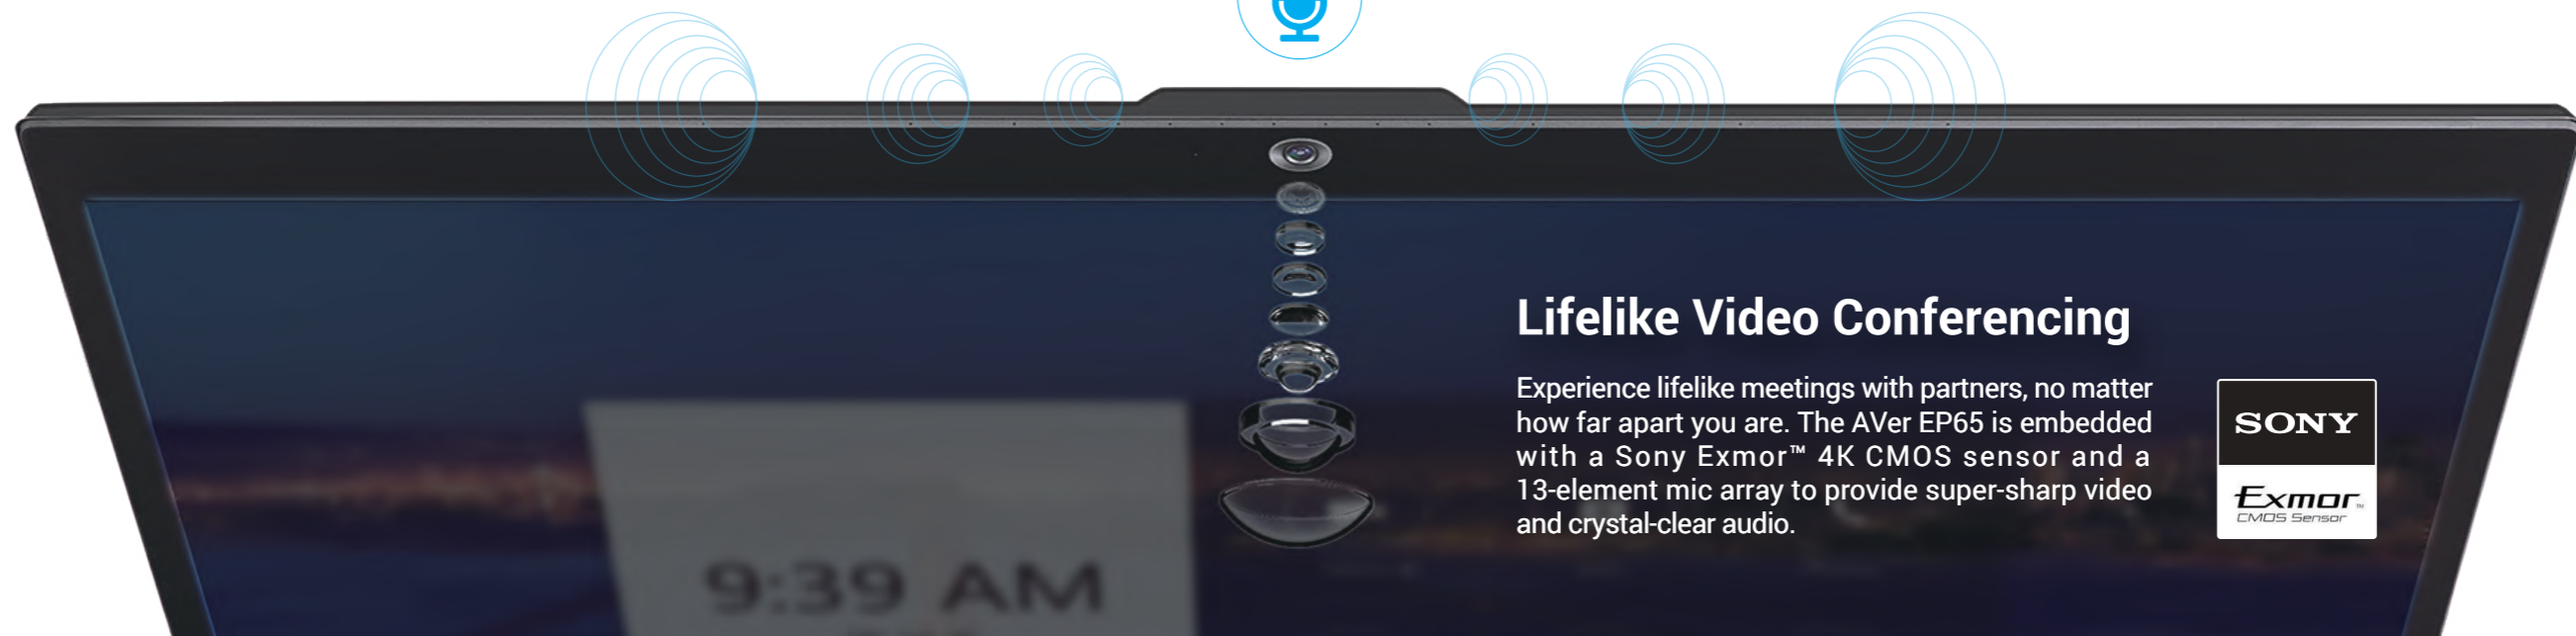

Super Easy Installation

How easy is it to install the AVer EP65? Just plug in a single power cable, and you' ll be ready to work in one second. The EP65 can replace complicated cross-platform setups and save time for meeting preparation.

20-Point Touch

4K Camera

Windows 10 IoT
Intel i7-7700

4K P-CAP
Touch Panel

Lifelike Video Conferencing

Experience lifelike meetings with partners, no matter how far apart you are. The AVer EP65 is embedded with a Sony Exmor™ 4K CMOS sensor and a 13-element mic array to provide super-sharp video and crystal-clear audio.