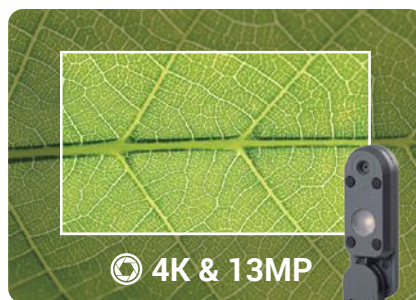

- Broadneck Elementary School, Arnold, Maryland, USA Theresa Brown
3rd Grade Teacher

4K 60fps

13 MP

23X
Digital Zoom

Dual Band
Wi-Fi

Rechargeable
Li-ion Battery

3-Year
Warranty

13-Megapixel Camera with 4K Quality

The 13-megapixel camera delivers 4K Ultra HD 60fps output resolution, creating remarkably detailed images of any object. Enjoy breathtaking video with no lag.

Fantastic USB Camera for Distance Learning

POWER YOUR TEACHING BY CONNECTING IN A SECOND

Highly Flexible Foldable Arm

The flexible and adjustable arm allows users to capture A3 or larger papers. Also, never worry about upside-down images again. Thanks to the position indicator on the camera head, teachers can always rock an accurate and efficient display.