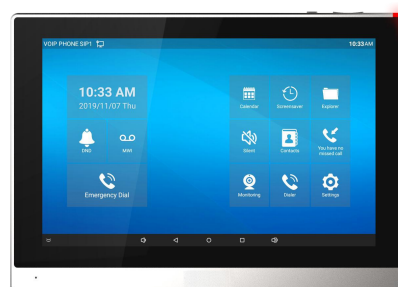

Fanvil i56A SIP Indoor Station

Fanvil i56A is a 10.1 inch indoor station, built-in Bluetooth 5.0 and 2.4G/5G Wi-Fi, integrated with Micro USB and TF interface. Based on Android 9.0 operating system, the interface operation is smooth and intelligent. It is mainly used in residential area, villa, office buildings and other places for receiving calling and communicating through the door phone and open the door remotely. It can provide reliable security assurance and the easy access control service for the users, creating a safe and comfortable living environment.

Highlights

- Stylish and simple, can be matched with different decoration styles.
- 10.1 inch capacitive touch screen, sensitive touch.
- HD voice speech quality with built-in 1W dual speaker and Acoustic Echo Canceller (AEC).
- Built-in Bluetooth (BT 5.0) and Wi-Fi (2.4GHz and 5GHz).
- Support ONVIF protocol.
- Monitor over the video door phone and the image of authorized cameras.
- Rich interfaces to meet different application scenarios.
- Support online management and upgrade.
- Compatible with major platforms: Asterisk, Broadsoft, 3CX, Metaswitch, Elastix, Avaya etc.

Generic

- 6 SIP Lines
- HD Voice
- PoE
- External Power Supply(Optional)

Display

- 1 x LCD: 10.1-inch 1280x800 Color Touch Screen

Audio

- Wideband ADC/DAC 16KHz sampling
- Narrowband Codec: G.711a/u, G.729AB, iLBC
- Wideband Codec: G.722, opus
- Acoustic Echo Canceller (AEC)
- Voice Activity Detection (VAD) / Comfort Noise Generation (CNG) / Background Noise Estimation (BNE)
- Packet Loss Concealment (PLC)
- Dynamic Adaptive jitter Buffer up to 300ms
- DTMF: In-band, Out of Band DTMF (RFC2833) / SIP INFO